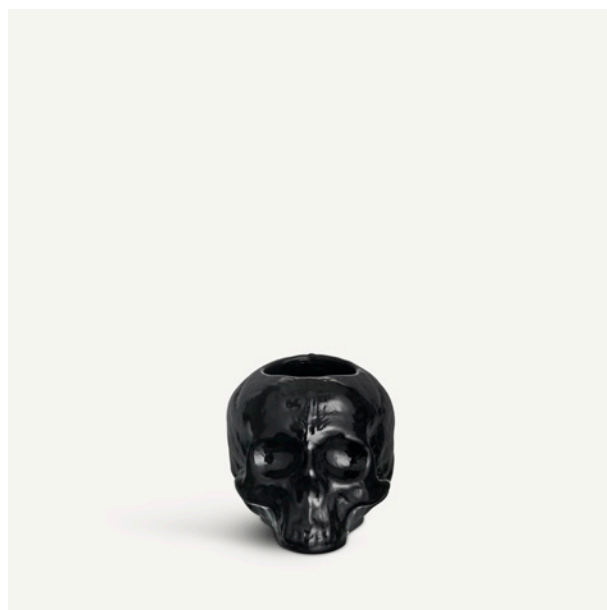

Still Life skull votive black 85mm

Art. nr. 7062201
Color Black
Size H 85 mm x W 115 mm
Weight 0.94 kg

7321646084739