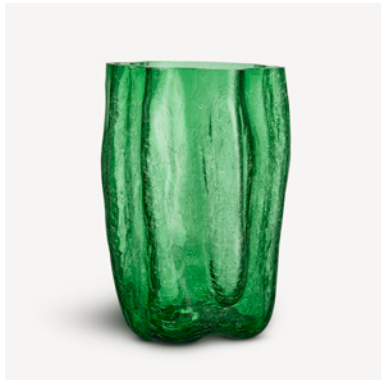

7321646109326

Crackle votive circular 58mm

Art. nr. 7062423
Color Circular
Size H 58 mm x W 97 mm
Volume

7321646109463

Crackle vase green 370mm

Art. nr. 7042212
Color Green
Size H 370 mm x W 250 mm
Weight 7.5 kg