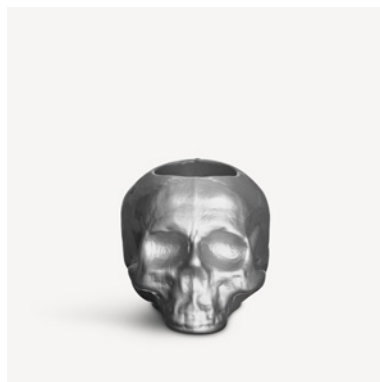

Still Life from Kosta Boda was launched in 2008, and is available in several executions.

Still life skull votive 85mm

Art. nr. 7060820
Color Clear
Size H 85 mm x W 115 mm
Weight 0.94 kg

Still life skull votive silver 85mm