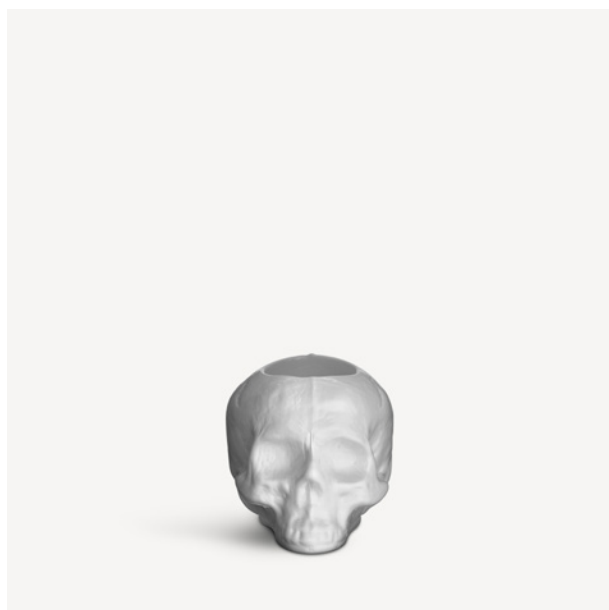

Art. nr. 7061521
Color Silver
Size H 85 mm x W 115 mm
Weight 0.94 kg

Still Life skull votive gold 85mm

Art. nr. 7062324
Color Gold
Size H 85 mm x W 115 mm
Weight 0.95 kg

StillLife

Ludvig Löfgren

Still Life skull votive offwhite 85mm