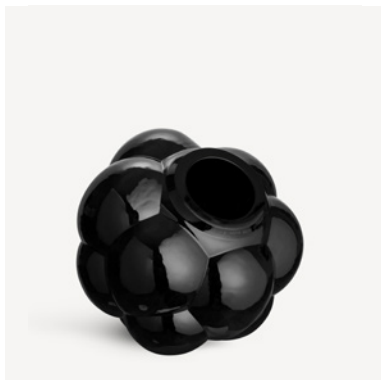

Berry Tales

Ellen Ehk Åkesson

Berry Tales are Ellen Ehk Åkesson's stories of bubbling, bulbous berries plucked straight from a mysterious forest. This item from Kosta Boda Artist Collection is mouth-blown at Kosta Glassworks and the berry's shiny finish is the result of being heated with a blowtorch.

Berry Tales black, EEÅ AC-21

Art. nr. 7770005
Color Black
Size H 160 mm x W 170 mm
Weight 2.0 kg

7321646074457