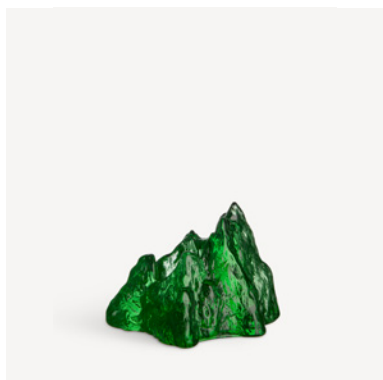

The Rock votive emerald green 91mm - NEW - 2026

Art. nr. 7062422
Color Green
Size H 91 mm x W 140 mm
Weight 0.94 kg