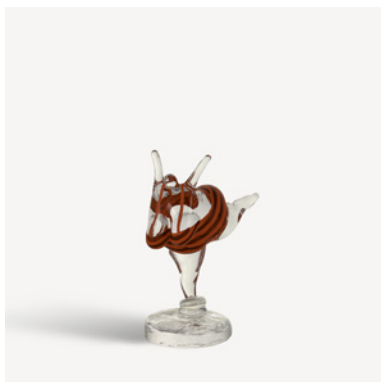

Badlycka

Kjell Engman

Happiness was inspired by one of Kjell Engman's trips to the US, where he was captivated by a women's gospel choir performance at a church, filled with singing and dancing. He has eternalized the memory in various ways with these glass women. The object from Kosta Boda Artist Collection is pressed in a mold at Kosta Glassworks, and then shaped into its unique design and hand-painted.

Happiness red KE AC-21

Art. nr. 7460170

Color Red

Size H 200 mm x W 155 mm

Weight 1.6 kg