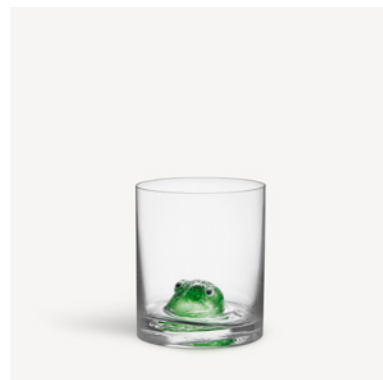

New friends Frog tumbler 46cl

Art. nr. 7091950
Color Clear
Size H 96 mm x W 86 mm
Volume 46 cl