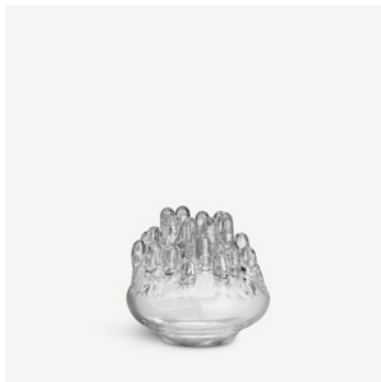

Polar

Göran Wärff

Nature, light and ice – it was out of love for these great entities that Polar was born almost 50 years ago. This timeless series consists of a number of glass sculptures reminiscent of rippling water frozen in time. Each sculpture also doubles as a votive, where the clear glass refracts and diffuses the light to set the mood.

Polar from Kosta Boda invites you to combine and group different sizes, although each makes a beautiful design object on its own. Or as a unique gift, e.g. from Sweden to the Sydney Opera House (true story).

Polar was launched in 1974 and consists of votives in several different colors and sizes.

Polar votive 190mm

Art. nr. 7062007
Color Clear
Size H 190 mm x W 160 mm
Weight 2.5 kg