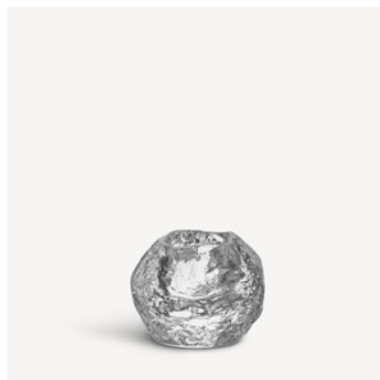

Snowball votive 70mm

Art. nr. 7067350

Color Clear

Size H 70 mm x W 80 mm

Weight 0.7 kg

7391533673506