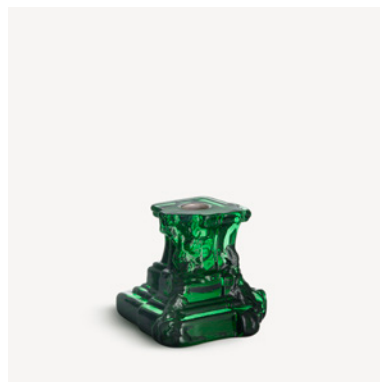

Rocky Baroque candlestick emerald green 95mm

Art. nr. 7062315
Color Emerald green
Size H 95 mm x W 115 mm
Weight 1.13 kg

7321646095810