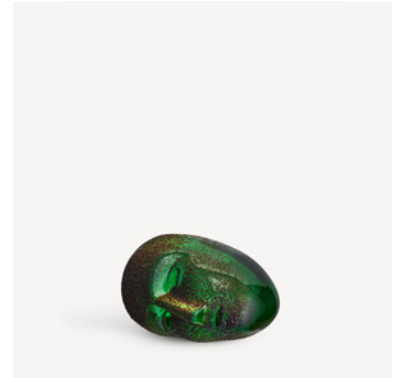

7391533998593

Brains Walk with me 75mm, BV AC-21

Art. nr. 7520155
Color Green
Size H 75 mm x W 55 mm
Weight 0.35 kg

7321646075560

Brains Remember the blue sky 75mm, BV AC-21

Art. nr. 7520157
Color Green
Size H 75 mm x W 55 mm
Weight 0.35 kg