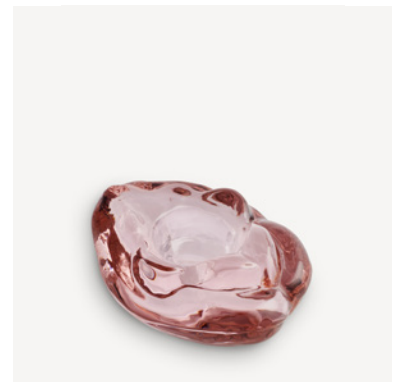

7391533408566

Orchid vase lilac/amber GW AC-08

Art. nr. 7040857
Color Purple/amber
Size H 370 mm x W 150 mm
Weight 4.3 kg

7391533408573

Snippan

Åsa Jungnelius

Åsa Jungnelius' modern classic, Snippan, is now being presented in a smaller design that can also be used as a bowl. Since it was first created in 2003, Snippan has become a contemporary feminist symbol that has recurred in different forms and formats in Jungnelius' art, for example, in countless table settings – a work that Jungnelius describes as a social act. The sculpture is included in Nationalmuseum's collection as the "motherhood" of the work *Your hair is so pretty!* – a sealed blown-glass object that challenges concepts such as gender, power, space and identity. In 2004, Snippan helped to establish a new word, which was included two years later in the Swedish Academy Dictionary. "I'm so glad that Snippan is now available in a smaller, more accessible design for interiors – it is a sculpture, but it is also a bowl, a carrier," says Åsa Jungnelius. Snippan is cast in a graphite mold at the hot shop in Kosta and painted with liquid platinum.

Snippan platinum, ÅJ AC-24

Art. nr. 7480050
Color Platinum
Size H 50 mm x W 88 mm
Weight 0.7 kg

Snippan gold ÅJ AC-24

Art. nr. 7480056
Color Gold/clear
Size H 57 mm x W 90 mm
Weight 0.7 kg

Snippan pink ÅJ AC-24