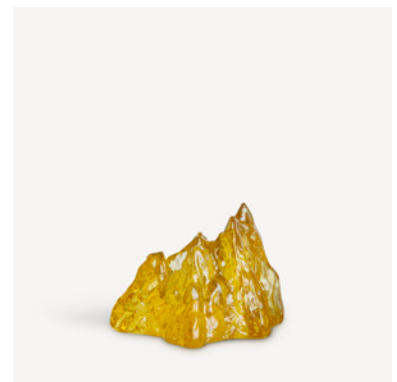

To sum it up, all fans of Snowball – with 15 million sold, we are many – are in for a déjà vu that's as progressive as it is pleasant.

The Rock votive bronze 91mm

Art. nr. 7062325
Color Yellow
Size H 91 mm x W 140 mm
Weight 1.05 kg

The Rock votive pink 91mm

Art. nr. 7062326
Color Pink
Size H 91 mm x W 140 mm
Weight 1.05 kg

The Rock votive yellow 91mm

Art. nr. 7062327
Color Yellow
Size H 91 mm x W 140 mm
Weight 0.94 kg

The Rock

Hanna Hansdotter