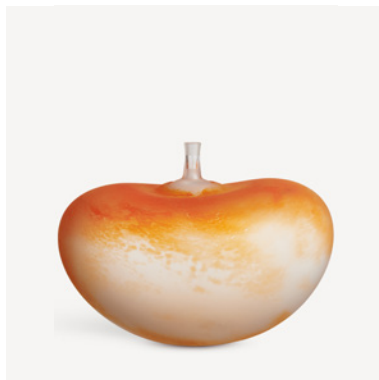

Beans orange BV AC-20

Art. nr. 7520134
Color Orange
Size H 290 mm x W 250 mm
Weight 2.0 kg

7321646063987