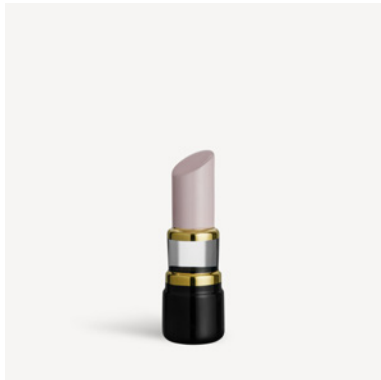

Size H 270 mm x W 105 mm

Volume 98 cl

7391533215621

Make Up

Åsa Jungnelius

Make Up by Kosta Boda is a series of stylized glass items straight from the beauty box. Make Up, launched in 2008, was created as a mini version of Åsa Jungnelius' art installation "I like your hairstyle!". These iconic beauty products in pressed glass are a feminist statement much along the lines of Åsa Jungnelius' other work.