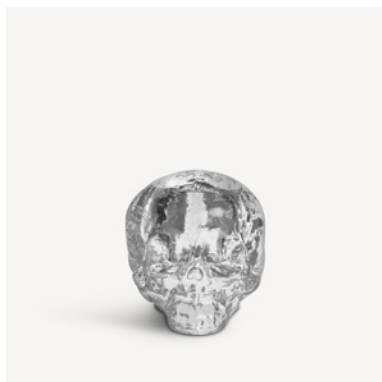

Still Life from Kosta Boda was launched in 2008, and is available in several executions.

Still life skull votive 85mm

Art. nr. 7060820
Color Clear
Size H 85 mm x W 115 mm
Weight 0.94 kg

Still life skull votive silver 85mm