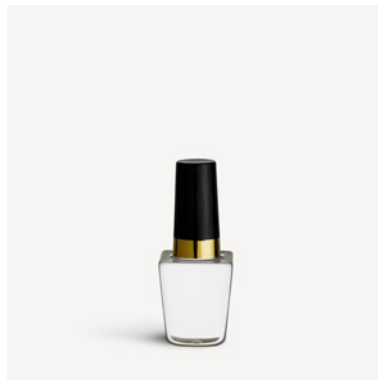

Make up nailpolish soothing beige

124mm - Production stop

Art. nr. 7092215

Color Beige

Size H 124 mm x W 49 mm

Weight 0.42 kg

7321646082544