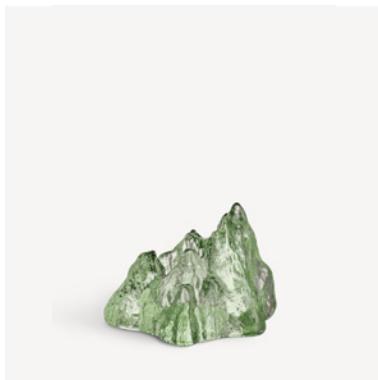

The Rock votive iron oxide 91mm

Art. nr. 7062421
Color Green
Size H 91 mm x W 140 mm
Weight 1.0 kg