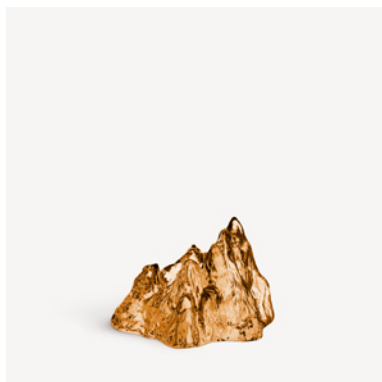

The Rock

Hanna Hansdotter

The lineage is clear, yet The Rock stands firmly on its own. In celebrating the 50th anniversary of Ann Wolff's iconic Snowball, Hanna Hansdotter has created a worthy homage. This series of votives and bowls, available in multiple colors, reinvents the familiar, irregular surface, now with a dramatic silhouette and a gem-like color palette.

To sum it up, all fans of Snowball – with 15 million sold, we are many – are in for a déjà vu that's as progressive as it is pleasant.

The Rock votive bronze 91mm

Art. nr. 7062325
Color Yellow
Size H 91 mm x W 140 mm
Weight 1.05 kg