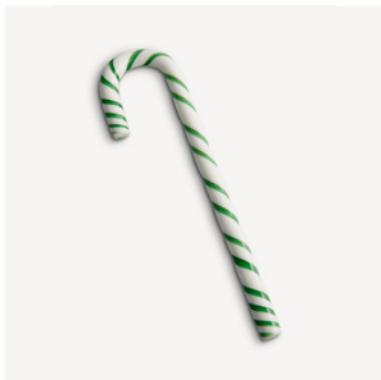

Polka

Kosta Boda

**Polka Candy Cane white/green
170mm**

Art. nr. 7092420
Color Green
Size H 170 mm x W 45 mm
Weight 0.05 kg