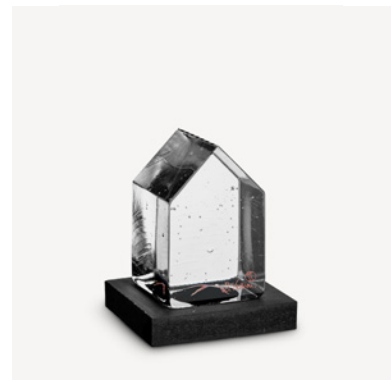

My Palace Home BV AC-23

Art. nr. 7520199
Color Clear
Size H 95 mm x W 65 mm
Weight 1.0 kg