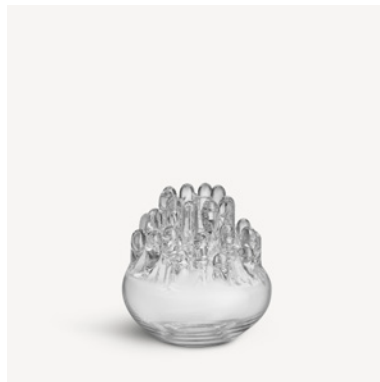

Polar votive 200mm

Art. nr. 7062008
Color Clear
Size H 200 mm x W 200 mm
Weight 3.0 kg