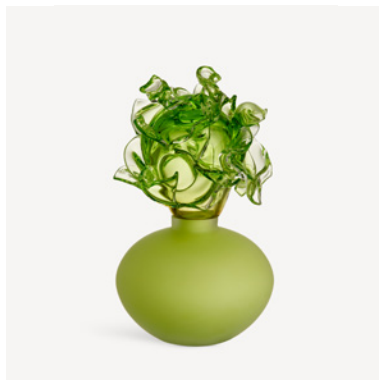

Mino spring green LB AC-23

Art. nr. 7630083
Color Spring green
Size H 230 mm x W 140 mm
Weight 1.5 kg

7321646098088