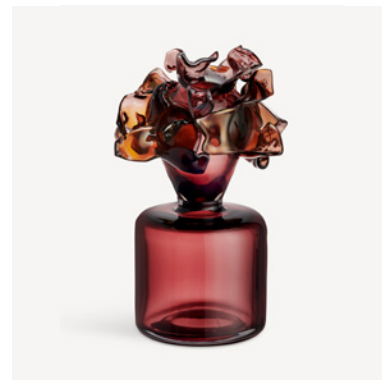

Mino plum LB AC-23

Art. nr. 7630087
Color Plum
Size H 260 mm x W 110 mm
Weight 1.5 kg

7321646098132