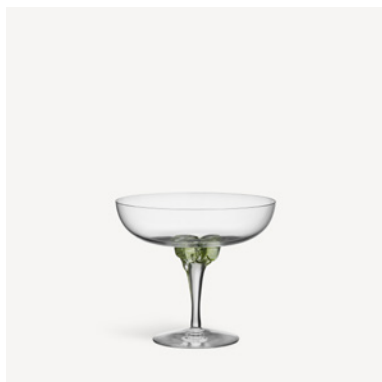

Sugar Dandy

Åsa Jungnelius

Sugar Dandy, launched in 2010, is about breaking with tradition – up to a certain point. The series consists of three oversized coupes, each with a discreet splash of color where the cup meets the stem. The subtle shades of green, blue and pink make it easy to create unique and personal table settings. And whoever wants just a tiny glass of champagne? Or soda, for that matter. Or why not break a few more rules – an all-out coup(e) – and serve dessert out of a glass? You decide.

Sugar dandy coupe champagne glass green 32cl

Art. nr. 7092005

Color Green

Size H 125 mm x W 140 mm

Volume 32 cl

7321646066490