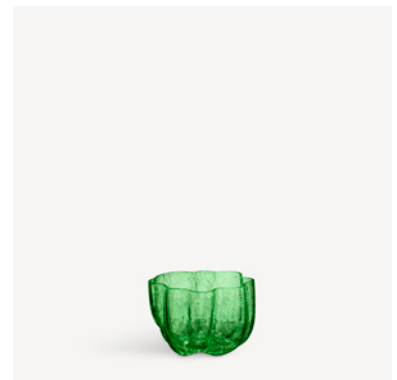

Crackle votive dark green 58mm

Art. nr. 7062508
Color Green
Size H 58 mm x W 98 mm
Weight 0.2 kg

7321646116386