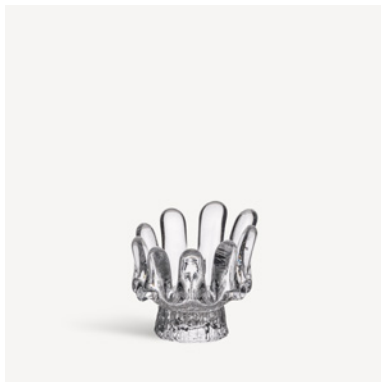

Sunflower

Göran Wärff

Sunflower by Göran Wärff – is another Kosta Boda brand icon brought back to life! In an effort to make past masterpieces available to new audiences, Kosta Boda is excited to reissue select products from its comprehensive archive. Sunflower, a classic series of votives first introduced in 1974, bears all the hallmarks of Wärff's artistry and Kosta Boda's design DNA.

Natural light as well as organic shapes as they appear in nature were two major sources of inspiration for Göran Wärff (1933–2022), and both come to the fore in Sunflower. Here is an opportunity for a new generation of Kosta Boda consumers to find this epic design outside of a vintage design store.

The reissued series includes votives in three different heights, one edition in clear glass and one in circular glass. The latter uses repurposed waste glass from the hot shop in Kosta. This waste glass is upcycled and re-used in circular production of new items providing each product with a unique color tone and look. Sunflower is made in a two-step cast production technique relying on gravity, skill and experience to combine flower and stem.

Sunflower 92mm - NEW - 2026

Art. nr. 7062512
Color Clear
Size H 92 mm x W 100 mm
Weight 0.6 kg