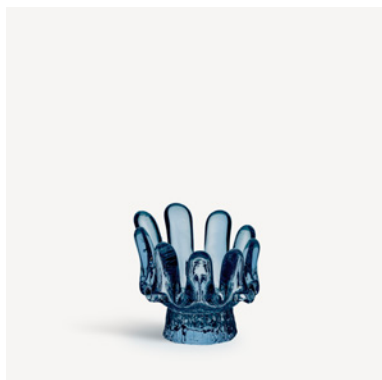

Sunflower

Göran Wärff

Sunflower circular 92mm

- NEW - 2026

Art. nr. 7062509
Color Circular
Size H 92 mm x W 100 mm
Weight 0.6 kg

7321646119202