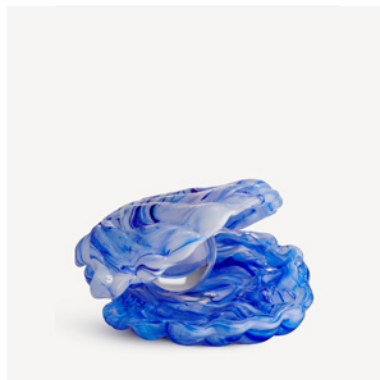

Mother of Pearl blue, ÅJ AC-24

Art. nr. 7480048
Color Blue
Size H 115 mm x W 175 mm
Weight 1.5 kg