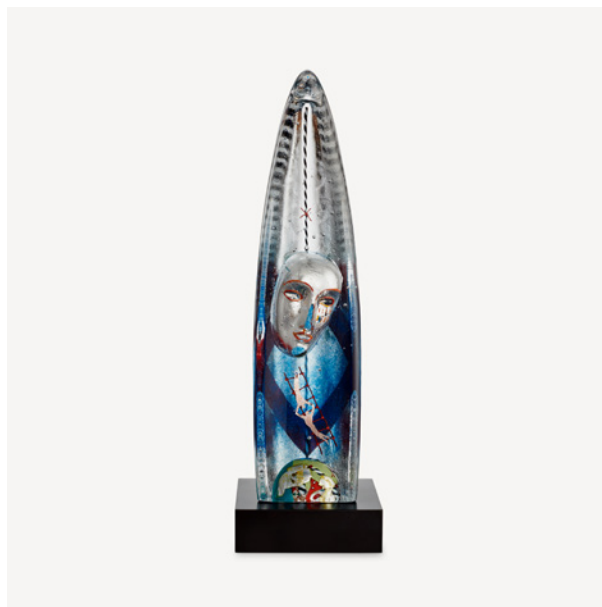

Art. nr. 7480057
Color Pink
Size H 57 mm x W 90 mm
Weight 0.7 kg

Saraband

Göran Wärff

Saraband is a collection of tastefully designed vases by Göran Wärff. This object from Kosta Boda Artist Collection is mouth-blown in Kosta.

Saraband vase purple/green GW AC-19

Art. nr. 7041906
Color Purple/green
Size H 360 mm x W 147 mm
Weight 3.9 kg

7321646057597

Saraband vase red/amber GW AC-19

Art. nr. 7041905
Color Red/amber
Size H 360 mm x W 147 mm
Weight 3.0 kg

7321646057580

Vertical Journey

Bertil Vallien

Vertical Journey is one of Bertil Vallien's more detailed ships. This object in clear glass is cast, with a hand-painted head, surrounded by different copper figures that are lowered into the glowing glass during the process. This ship from Kosta Boda Artist Collection comes mounted on a black wooden plinth.