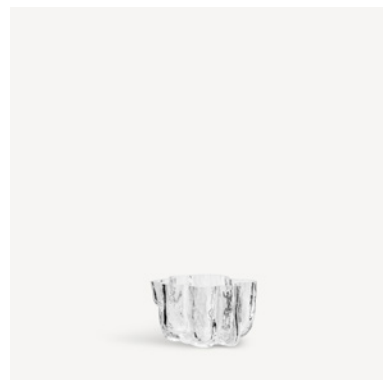

Crackle votive 58mm

Art. nr. 7062424
Color Clear
Size H 58 mm x W 97 mm
Volume

7321646109487