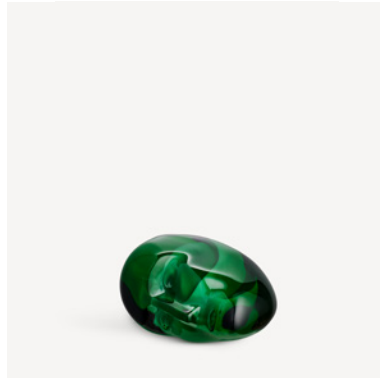

Brains Walk with me 75mm, BV AC-21

Art. nr. 7520155
Color Green
Size H 75 mm x W 55 mm
Weight 0.35 kg

7321646075560