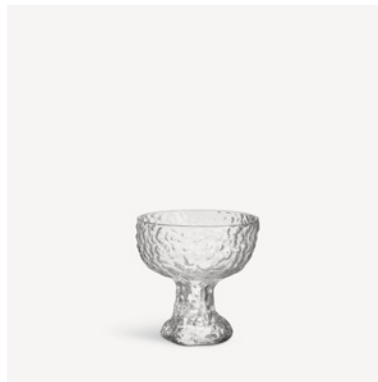

Moss coupe champagne glass 35cl

Art. nr. 7092482
Color Clear
Size H 115 mm x W 114 mm
Volume 35 cl

7321646114078