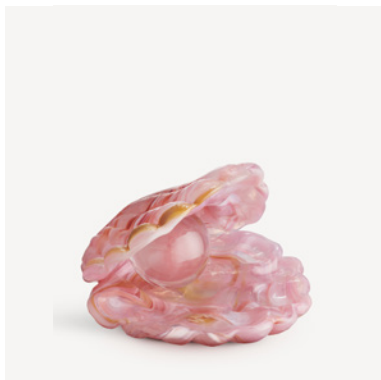

7321646068968

Mirage vase green/blue GW AC-06

Art. nr. 7040703
Color Green/blue
Size H 210 mm x W 145 mm
Weight 3.1 kg

7391533407033

Mother of Pearl

Åsa Jungnelius

Åsa Jungnelius' Mother of Pearl sculpture has become a classic and is presented in various contexts and scales in her work. Now the Venus shell is available as a smaller object in the Kosta Boda Artist Collection. "This small sculpture is uniquely shaped in hot glass at the hot shop," says Åsa Jungnelius. "The shell is also about the power of empty space. I love the actual pearl surrounded by the Venus shell – the very essence of glass as a material. The optical effect causes you to see the world upside down, providing access to a fresh perspective." Mother of Pearl is cast in a graphite mold, in which the color is poured into the scoop. The pattern is created individually by the mold. The crystal-clear pearl is hand-sculpted and the pieces are joined with heat in the hot shop. "This work is also about my deep love of glass, craftsmanship, glass blowing, history, tradition and the glassworks," says Åsa Jungnelius.