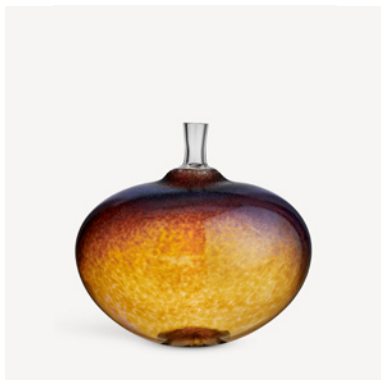

7321646071289

7321646071296

Beans

Bertil Vallien

Beans is Bertil Vallien's homage to Ingeborg Lundin, inspired by the famous "Apple". This object from Kosta Boda Artist Collection is mouth-blown in Kosta. Thanks to the technique, all Beans are unique.