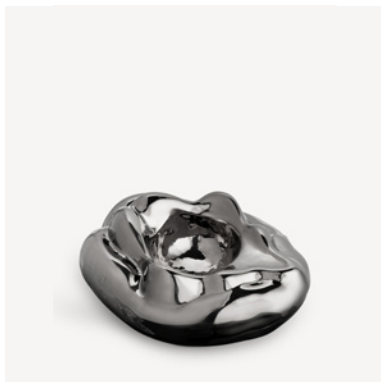

7391533408566

Orchid vase lilac/amber GW AC-08

Art. nr. 7040857
Color Purple/amber
Size H 370 mm x W 150 mm
Weight 4.3 kg

7391533408573

Snippan

Åsa Jungnelius

Åsa Jungnelius' modern classic, Snippan, is now being presented in a smaller design that can also be used as a bowl. Since it was first created in 2003, Snippan has become a contemporary feminist symbol that has recurred in different forms and formats in Jungnelius' art, for example, in countless table settings – a work that Jungnelius describes as a social act. The sculpture is included in Nationalmuseum's collection as the "motherhood" of the work *Your hair is so pretty!* – a sealed blown-glass object that challenges concepts such as gender, power, space and identity. In 2004, Snippan helped to establish a new word, which was included two years later in the Swedish Academy Dictionary. "I'm so glad that Snippan is now available in a smaller, more accessible design for interiors – it is a sculpture, but it is also a bowl, a carrier," says Åsa Jungnelius. Snippan is cast in a graphite mold at the hot shop in Kosta and painted with liquid platinum.

Snippan platinum, ÅJ AC-24

Art. nr. 7480050
Color Platinum
Size H 50 mm x W 88 mm
Weight 0.7 kg

Snippan gold ÅJ AC-24

Art. nr. 7480056
Color Gold/clear
Size H 57 mm x W 90 mm
Weight 0.7 kg

Snippan pink ÅJ AC-24