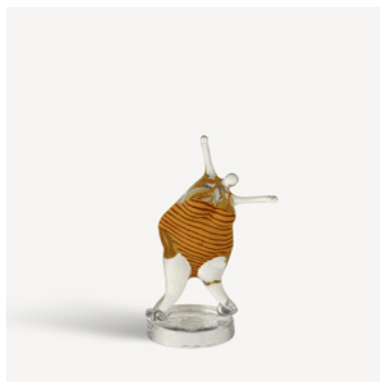

Happiness yellow/red KE AC-21

Art. nr. 7460171

Color Yellow/red

Size H 225 mm x W 150 mm

Weight 1.6 kg