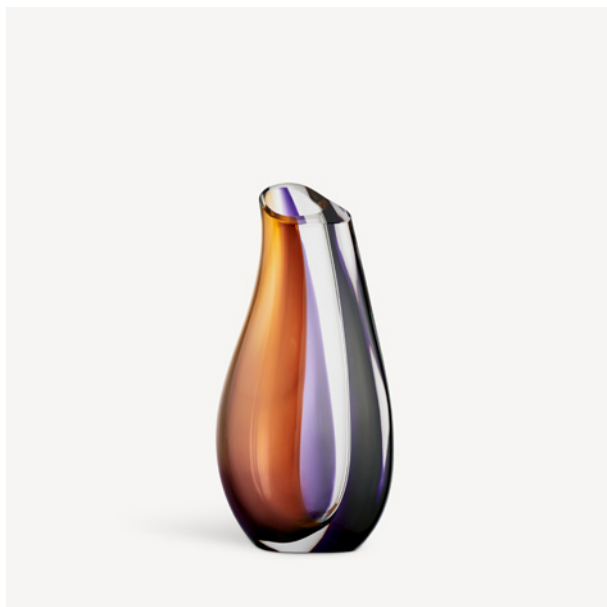

Orchid

Göran Wärff

Each Orchid vase by Göran Wärff is free-mouth-blown in Kosta which makes it unique. These objects are part of Kosta Boda Artist Collection.

Orchid vase lilac/amber GW AC-08

Art. nr. 7040856
Color Brown/purple
Size H 290 mm x W 130 mm
Weight 3.5 kg