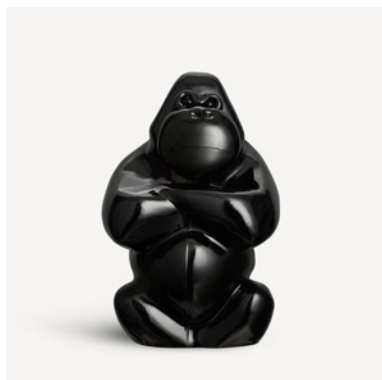

Fars Glas is a mouth-blown wine glass with simplistic lines and a markedly robust shape, and a cherished item in Kosta Boda’s product archive. At long last, it’s once again available for all in an exclusive collaboration with Hem.

Fars glas 37cl 2-pack

Art. nr. 7092408

Color Clear

Size H 145 mm x W 85 mm

Volume 37 cl

7321646101450

Gabba Gabba Hey

Ludvig Löfgren

Like life itself – at once inscrutable, playful, serious, beautiful – the gorilla sits there, with its rounded shape and arms crossed.

Gabba Gabba hey black 305mm

Art. nr. 7091020
Color Black
Size H 305 mm x W 205 mm
Weight 2.96 kg