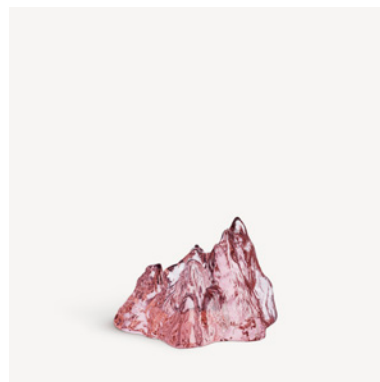

To sum it up, all fans of Snowball – with 15 million sold, we are many – are in for a déjà vu that's as progressive as it is pleasant.

The Rock votive bronze 91mm

Art. nr. 7062325
Color Yellow
Size H 91 mm x W 140 mm
Weight 1.05 kg