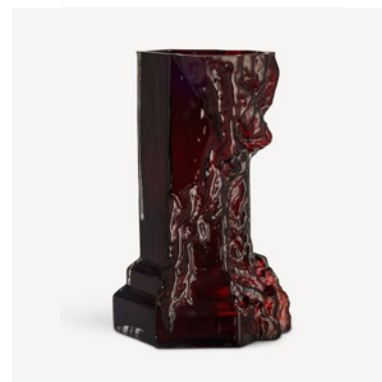

**Rocky Baroque vase oxblood
350mm**

Art. nr. 7042416
Color Red
Size H 350 mm x W 220 mm
Weight 3.1 kg