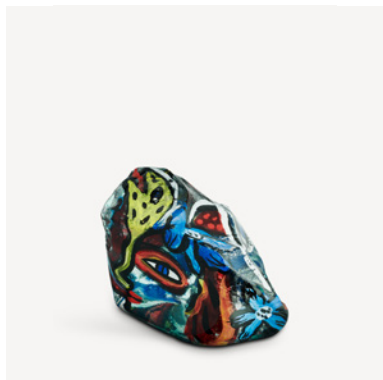

I paint the whole world

Art. nr. 7540054
Color Multicolor
Size H 100 mm x W 110 mm
Weight 1.6 kg