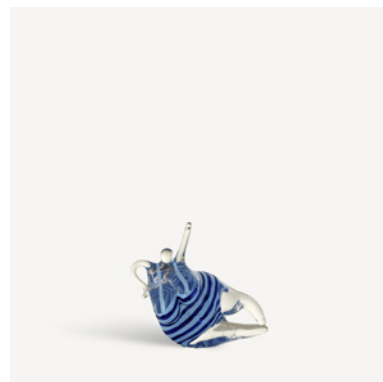

Happiness turquoise/blue KE AC-21

Art. nr. 7460172

Color Turquoise/blue

Size H 145 mm x W 150 mm

Weight 1.1 kg

7321646071272

7321646071289

7321646071296