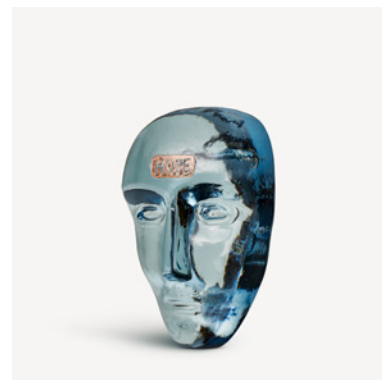

Companion HOPE BV AC-23

Art. nr. 7520208
Color Circular
Size H 93 mm x W 45 mm
Weight 0.33 kg