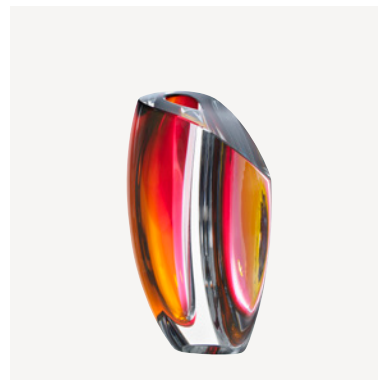

Mirage vase grey/red 210mm, GW AC

Art. nr. 7040707
Color Grey/red
Size H 210 mm x W 145 mm
Weight 3.1 kg

7391533407071