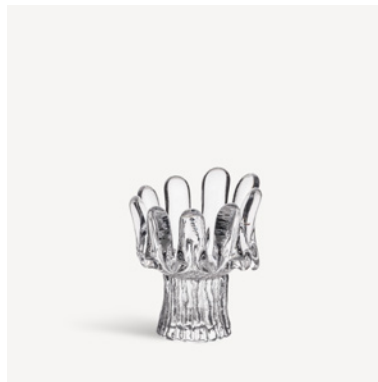

Sunflower 115mm - NEW - 2026

Art. nr. 7062513
Color Clear
Size H 115 mm x W 100 mm
Weight 0.7 kg