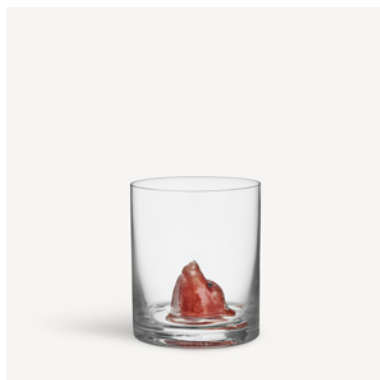

New friends Fox tumbler 46cl

Art. nr. 7090950
Color Clear
Size H 96 mm x W 86 mm
Volume 46 cl