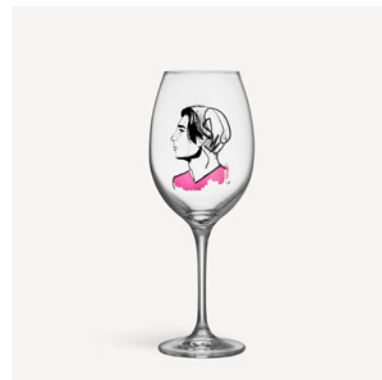

**All about you Embrace Him wine
glass red 52cl 2-pack**

Art. nr. 7092412
Color Red
Size H 240 mm x W 90 mm
Volume 52 cl

7321646103928