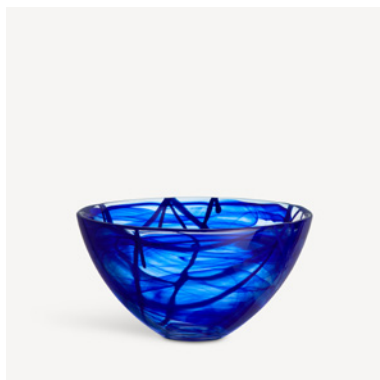

Contrast bowl blue/blue 230mm

Art. nr. 7052410
Color Blue
Size H 125 mm x W 230 mm
Weight 1.65 kg

7321646103546