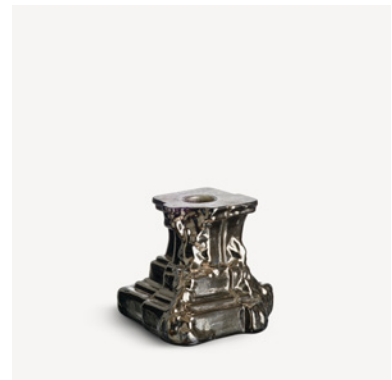

**Rocky Baroque candlestick
glossy glaze 95mm**

Art. nr. 7062321
Color
Size H 95 mm x W 115 mm
Weight 1.13 kg