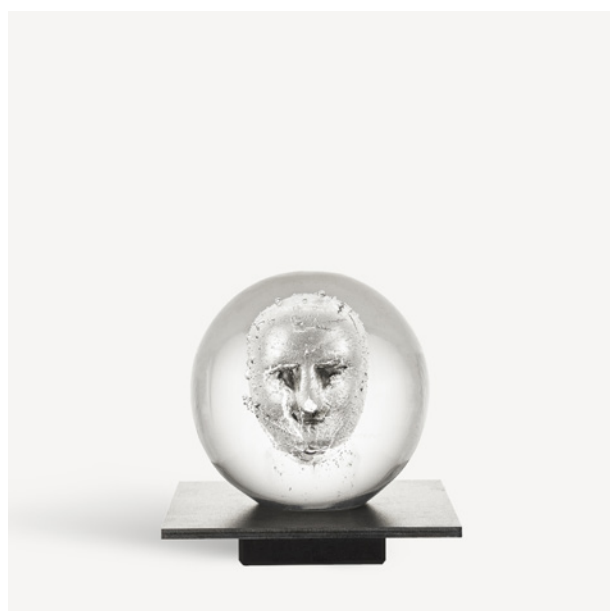

Headman

Bertil Vallien

Headman by Bertil Vallien is encased in its own world – peaceful, seeing, with a focus on the present. This object from Kosta Boda Artist Collection is shaped in glass with a silver leaf face at Headman's center. It is handmade at Kosta Glassworks and mounted on an iron plinth. The collection launched in 2003.

Headman BV AC-20

Art. nr. 7520143
Color Silver/clear
Size H 145 mm x W 120 mm
Weight 2.5 kg

7321646068067