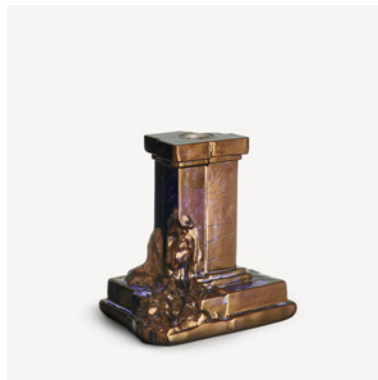

Art. nr. 7062314
Color
Size H 175 mm x W 155 mm
Weight 2.59 kg

**Rocky Baroque candlestick
kryptonite 150mm**

Art. nr. 7062313
Color
Size H 150 mm x W 130 mm
Weight 1.77 kg

**Rocky Baroque candlestick
kryptonite 95mm**

Art. nr. 7062312
Color
Size H 95 mm x W 115 mm
Weight 1.13 kg

**Rocky Baroque candlestick
glossy glaze 175mm**

Art. nr. 7062323
Color
Size H 175 mm x W 155 mm
Weight 2.59 kg

**Rocky Baroque candlestick
glossy glaze 150mm**