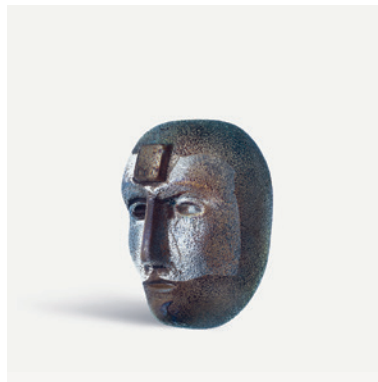

Brains Look in BV LE-17

Art. nr. 7091736
Color Blue/silver
Size H 135 mm x W 85 mm
Weight 1.4 kg