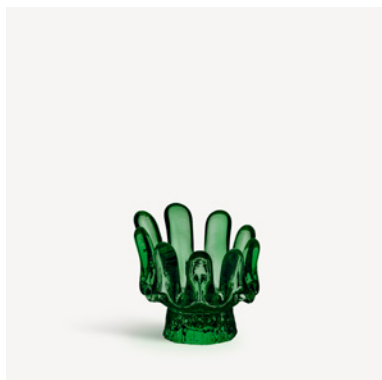

Sunflower emerald green 92mm -

NEW - Launch 15-04-2026

Art. nr. 7062608
Color Emerald green
Size H 92 mm x W 100 mm
Weight 0.6 kg

7321646124992