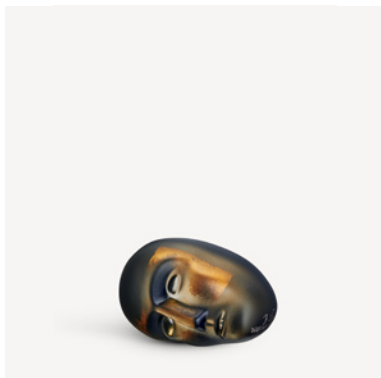

Brains You exist - Here and now BV AC-21

Art. nr. 7520160
Color Golden brown
Size H 75 mm x W 55 mm
Weight 0.35 kg

7321646075614