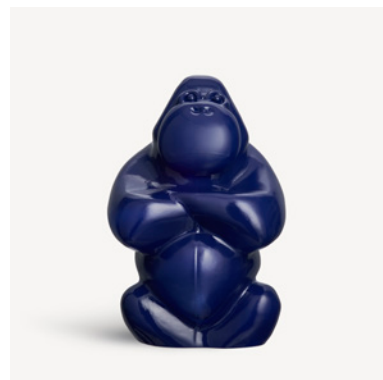

Like life itself – at once inscrutable, playful, serious, beautiful – the gorilla sits there, with its rounded shape and arms crossed.

Gabba Gabba hey black 305mm

Art. nr. 7091020
Color Black
Size H 305 mm x W 205 mm
Weight 2.96 kg

Gabba Gabba hey light beige 305mm

Art. nr. 7091022
Color Beige
Size H 305 mm x W 205 mm
Weight 2.96 kg

Gabba Gabba hey dark green 305mm

Art. nr. 7091026
Color Green
Size H 305 mm x W 205 mm
Weight 2.96 kg

Gabba Gabba hey powder pink 305mm

Art. nr. 7091027
Color Pink
Size H 305 mm x W 205 mm
Weight 2.96 kg

Gabba Gabba hey klein blue 305mm

Art. nr. 7091025
Color Blue
Size H 305 mm x W 205 mm
Weight 2.96 kg

Gabba Gabba Hey