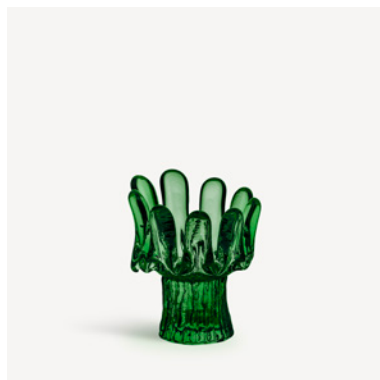

7321646119219

Sunflower emerald green 92mm -

NEW - Launch 15-04-2026

Art. nr. 7062608
Color Emerald green
Size H 92 mm x W 100 mm
Weight 0.6 kg

7321646124992

Sunflower emerald green 115mm

- NEW - Launch 15-04-2026