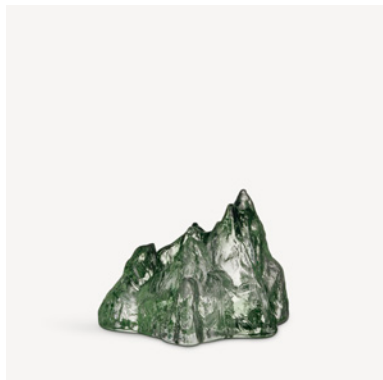

The Rock votive pink 91mm

Art. nr. 7062326
Color Pink
Size H 91 mm x W 140 mm
Weight 1.05 kg

The Rock votive yellow 91mm

Art. nr. 7062327
Color Yellow
Size H 91 mm x W 140 mm
Weight 0.94 kg

The Rock

Hanna Hansdotter