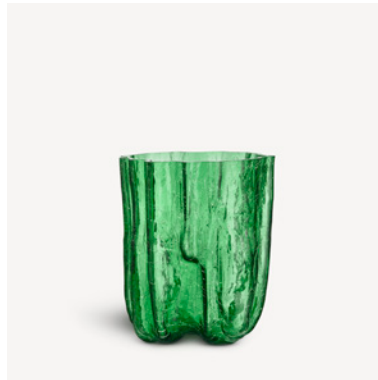

Crackle vase green 270mm

Art. nr. 7042213
Color Green
Size H 270 mm x W 200 mm
Weight 3.0 kg

7321646080618