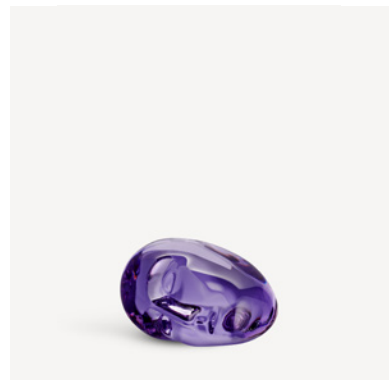

Brains I dreamed of a blue horse BV AC-21

- Production stop
Art. nr. 7520165
Color Purple
Size H 75 mm x W 55 mm
Weight 0.35 kg