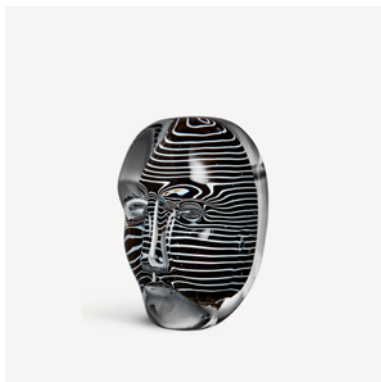

7321646090624

Look

Bertil Vallien

Brain Look is a decorative collector's item that can easily be affixed to a wall using the stainless steel bracket that is included. This object in clear glass is by Bertil Vallien and is part of Kosta Boda Artist Collection. It is cast in a mold at Kosta Glassworks and colored inside with color rods made at the glassworks. The color is revealed through the clear glass, with a pattern of lines representing meandering thoughts.