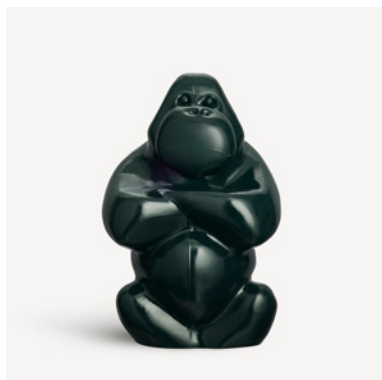

Like life itself – at once inscrutable, playful, serious, beautiful – the gorilla sits there, with its rounded shape and arms crossed.

Gabba Gabba hey black 305mm

Art. nr. 7091020
Color Black
Size H 305 mm x W 205 mm
Weight 2.96 kg

Gabba Gabba hey light beige 305mm

Art. nr. 7091022
Color Beige
Size H 305 mm x W 205 mm
Weight 2.96 kg

Gabba Gabba hey dark green 305mm

Art. nr. 7091026
Color Green
Size H 305 mm x W 205 mm
Weight 2.96 kg