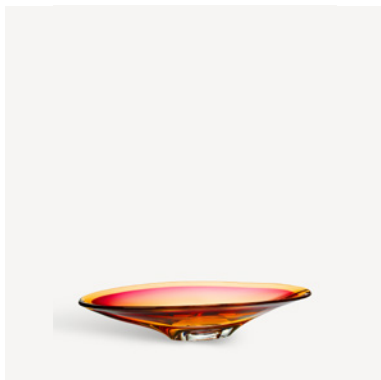

My first friend

Art. nr. 7540053
Color Gold/clear
Size H 180 mm x W 150 mm
Weight 1.3 kg

7321646102891

7321646102907

7321646102877

Vision

Göran Wärff

Vision is a collection by Göran Wärff, with a vase, bowl, and a dish in various color schemes and tones. These objects from Kosta Boda Artist Collection are mouth-blown at Kosta Glassworks.

Vision dish pink/amber GW AC-10

Art. nr. 7071001
Color Pink/amber
Size H 85 mm x W 525 mm
Weight 5.5 kg

7391533710010

Vision bowl blue, GW AC-16

Art. nr. 7050801
Color Blue
Size H 120 mm x W 330 mm
Weight 3.5 kg