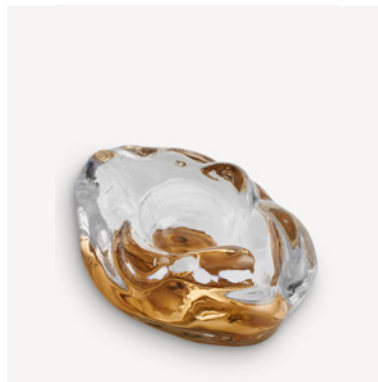

7391533408566

Orchid vase lilac/amber GW AC-08

Art. nr. 7040857
Color Purple/amber
Size H 370 mm x W 150 mm
Weight 4.3 kg

7391533408573

Snippan

Åsa Jungnelius

Åsa Jungnelius' modern classic, Snippan, is now being presented in a smaller design that can also be used as a bowl. Since it was first created in 2003, Snippan has become a contemporary feminist symbol that has recurred in different forms and formats in Jungnelius' art, for example, in countless table settings – a work that Jungnelius describes as a social act. The sculpture is included in Nationalmuseum's collection as the "motherhood" of the work *Your hair is so pretty!* – a sealed blown-glass object that challenges concepts such as gender, power, space and identity. In 2004, Snippan helped to establish a new word, which was included two years later in the Swedish Academy Dictionary. "I'm so glad that Snippan is now available in a smaller, more accessible design for interiors – it is a sculpture, but it is also a bowl, a carrier," says Åsa Jungnelius. Snippan is cast in a graphite mold at the hot shop in Kosta and painted with liquid platinum.

Snippan platinum, ÅJ AC-24

Art. nr. 7480050
Color Platinum
Size H 50 mm x W 88 mm
Weight 0.7 kg

Snippan gold ÅJ AC-24

Art. nr. 7480056
Color Gold/clear
Size H 57 mm x W 90 mm
Weight 0.7 kg

Snippan pink ÅJ AC-24