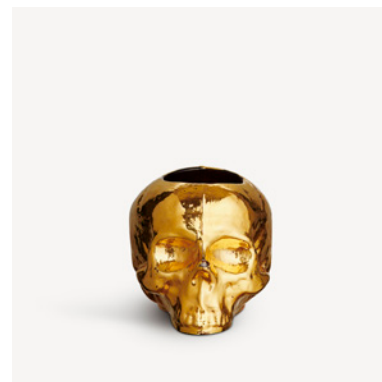

Still Life from Kosta Boda was launched in 2008, and is available in several executions.

Still life skull votive 85mm

Art. nr. 7060820
Color Clear
Size H 85 mm x W 115 mm
Weight 0.94 kg

Still life skull votive silver 85mm

Art. nr. 7061521
Color Silver
Size H 85 mm x W 115 mm
Weight 0.94 kg

Still Life skull votive gold 85mm

Art. nr. 7062324
Color Gold
Size H 85 mm x W 115 mm
Weight 0.95 kg

StillLife

Ludvig Löfgren

Still Life skull votive offwhite 85mm