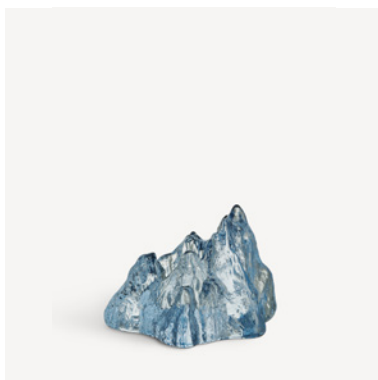

The Rock votive ice blue 91mm

Art. nr. 7062420
Color Blue
Size H 91 mm x W 140 mm
Weight 1.0 kg