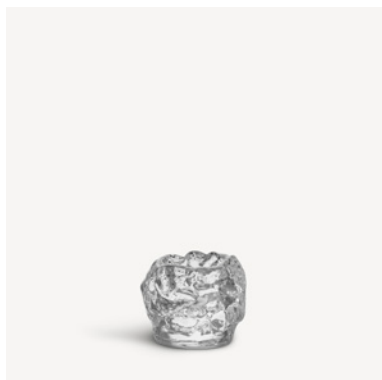

Snowball votive 3-pack

Art. nr. 7067354

Color Clear

Weight 3.3 kg

7321646036936

Snowball votive 60mm

Art. nr. 7067800

Color Clear