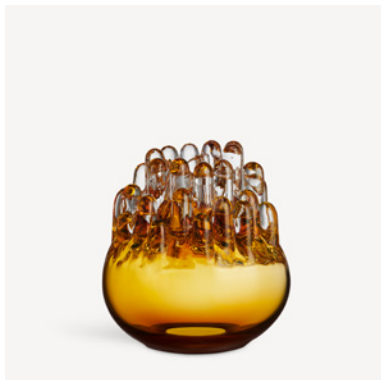

Polar votive amber 200mm

Art. nr. 7062115
Color Yellow
Size H 200 mm x W 200 mm
Weight 2.32 kg