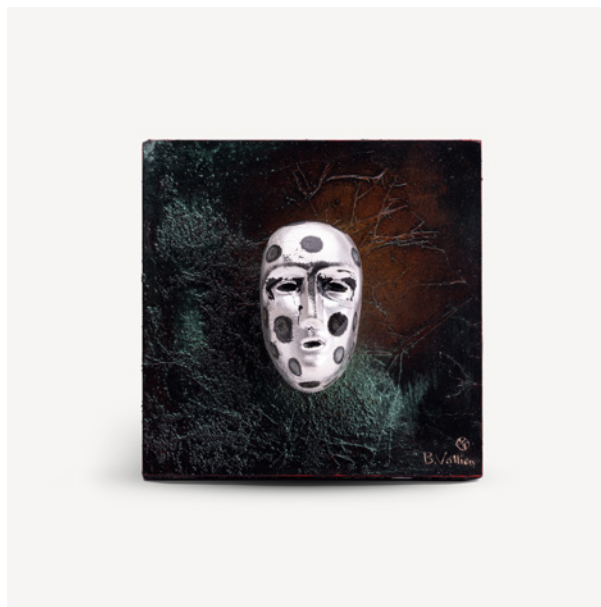

Annual Brains

Bertil Vallien

Bertil Vallien created his first Brain in 1999, but the idea had been with him for more than a decade before that. He wanted to capture a sleeping yet living soul – the human being in the mysterious borderland between dream and wakefulness. His inspiration partly came from the story of “The Sleeper of Oknö,” Karolina Olsson, who, according to legend, slept for 32 years and suddenly awoke one April day in 1908.

In 2023, as Bertil celebrated 60 years as an artist at Kosta Boda, he created a new series of Brains — a gift to those of us who have followed his journey through the decades, never ceasing to cherish his unique gift for reinventing the art of glass.

Annual Brains 2026 BV AC -26 - NEW - Launch 17-02-2026

Art. nr. 7520249
Color Silver/Black
Size H 105 mm x W 180 mm
Weight 0.75 kg

7321646123759