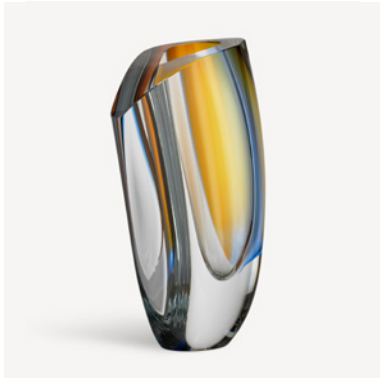

Mirage

Göran Wärff

Mirage by Göran Wärff is a decorative object, as well as a vase whose warm colors are reflected as spectra within the soft, curved shapes. This object from Kosta Boda Artist Collection is mouth-blown at Kosta Glassworks using an angled pipe to create the curved shape.