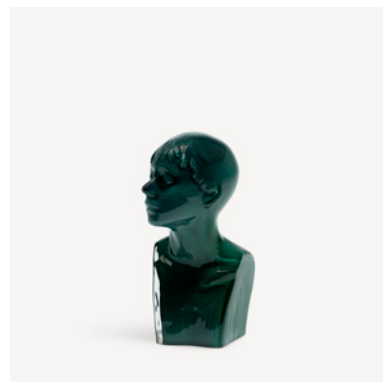

Isolde viridian MÅ AC -25

Art. nr. 7820011
Color Viridian
Size H 220 mm x W 110 mm
Weight 1.5 kg

7321646090853

7321646117857

7321646117871