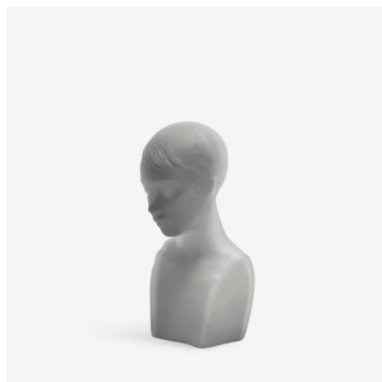

Isolde

Markus Åkesson

'My goal has been to simply make a figurine. I've always been interested in small sculptures, ones that anyone can buy, mainly in the world of ceramics. We had them at home when I was growing up and I got lost in them. I have a collection myself now, which I have used as a motif in my paintings. I think it can be seen as an androgynous figure, in a meditative state of mind - a sculptural expression that I find interesting. The name evokes antiquity, which I like, but it's actually the name the model I sculpted after.'

-Markus Åkesson

The Isolde figurine in three different poses and brilliant, deep colors is mouth-blown at Kosta Glassworks. Isolde is part of the Kosta Boda Artist Collection, is launched in 2025.

Isolde satin MÅ AC -25

Art. nr. 7820009
Color Satin
Size H 220 mm x W 110 mm
Weight 1.5 kg