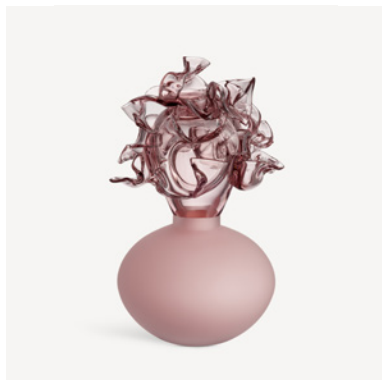

Art. nr. 7520099
Color Orange
Size H 135 mm x W 85 mm
Weight

Mino

Lena Bergström

Mino hand-blown at the Kosta glassworks, presents a base onto which glass balls are mounted before getting cut up into blossoming flowers. "I see these anemones as wild glass flowers or, for that matter, unruly curly hair", says Bergström.