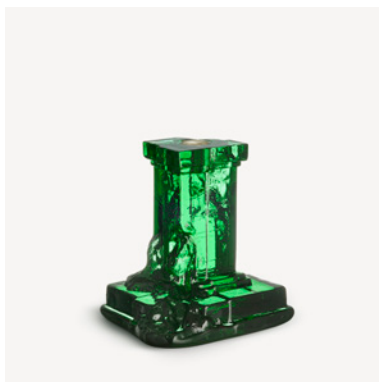

7321646096558

**Rocky Baroque candlestick
spicy rose 150mm**

Art. nr. 7062319
Color Red
Size H 150 mm x W 130 mm
Weight 1.77 kg

7321646096572

**Rocky Baroque candlestick
spicy rose 175mm**

Art. nr. 7062320
Color Red
Size H 175 mm x W 150 mm
Weight 2.59 kg

7321646096596

Rocky Baroque

Hanna Hansdotter

Rocky Baroque candlestick emerald green 175mm

Art. nr. 7062317
Color Emerald green
Size H 175 mm x W 155 mm
Weight 2.59 kg

7321646095841

Rocky Baroque candlestick emerald green 150mm

Art. nr. 7062316
Color Emerald green
Size H 150 mm x W 130 mm
Weight 1.77 kg

7321646095827

Rocky Baroque candlestick emerald green 95mm

Art. nr. 7062315
Color Emerald green
Size H 95 mm x W 115 mm
Weight 1.13 kg