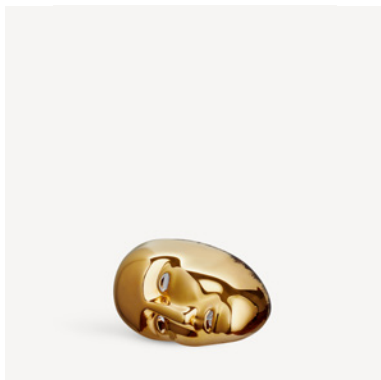

Annual Brains 2026 BV AC -26 - NEW - Launch 17-02-2026

Art. nr. 7520249
Color Silver/Black
Size H 105 mm x W 180 mm
Weight 0.75 kg

7321646123759

Brains

Bertil Vallien

An anti-stress piece for the hand, the eye, the writing-table, for your travels...