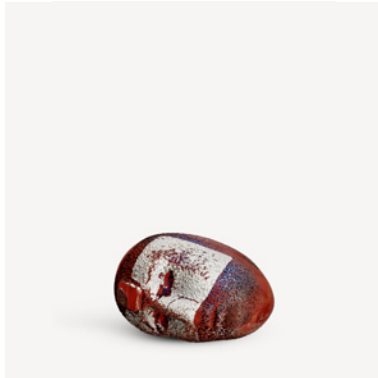

7321646075621

Brains You are the light BV AC-21

Art. nr. 7520162
Color Frosted
Size H 75 mm x W 55 mm
Weight 0.35 kg

7321646075638

Brains

Bertil Vallien

Brains Go for it 75mm, BV AC-21

Art. nr. 7520156
Color Blue/red
Size H 75 mm x W 55 mm
Weight 0.35 kg