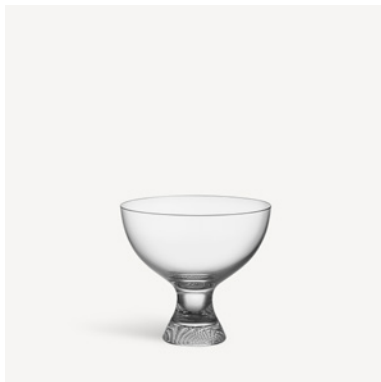

Limelight

Göran Wärff

Limelight is one of Kosta Boda's classics, a series that since the 1980s has highlighted the beautiful and festive aspects of everyday life. The glasses, vases, bowls and other pieces invite you to create beautiful settings every day of the week – not least since everything is dishwasher safe.

The series is characterized by a massive base, whose equally decorative and subtle pattern adds a light-diffusing, shimmering effect on any and all of your everyday festivities.

Limelighth bowl on foot 120mm

Art. nr. 7051700
Color Clear
Size H 105 mm x W 120 mm
Volume