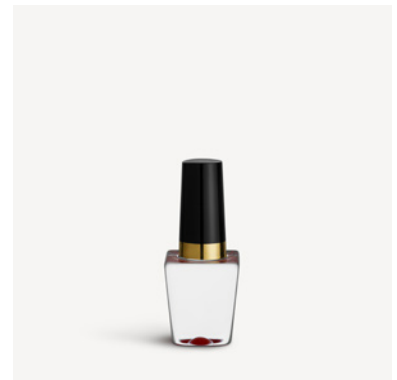

Art. nr. 7092214

Color Pink

Size H 124 mm x W 49 mm

Weight 0.42 kg

7321646082537

Make up nailpolish soothing beige

124mm - Production stop

Art. nr. 7092215

Color Beige

Size H 124 mm x W 49 mm

Weight 0.42 kg

7321646082544

Make up nailpolish Poppy red

124mm - Production stop

Art. nr. 7092213

Color Red