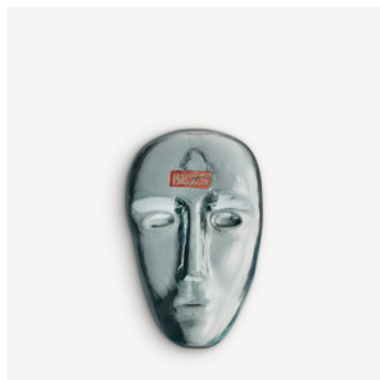

Companion BLUES BV AC-23

Art. nr. 7520213
Color Clear/Red
Size H 93 mm x W 45 mm
Weight 0.33 kg