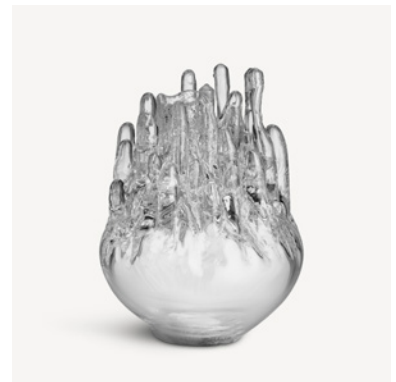

Polar was launched in 1974 and consists of votives in several different colors and sizes.

Polar votive 190mm

Art. nr. 7062007
Color Clear
Size H 190 mm x W 160 mm
Weight 2.5 kg

Polar votive 200mm

Art. nr. 7062008
Color Clear
Size H 200 mm x W 200 mm
Weight 3.0 kg