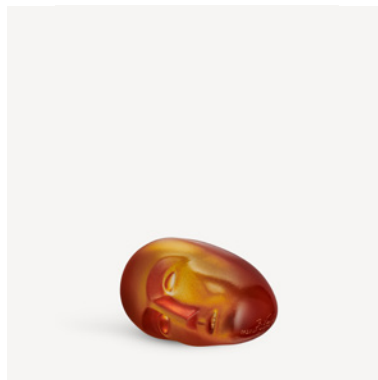

Brains Joy wins BV AC-21

Art. nr. 7520161
Color Golden brown
Size H 75 mm x W 55 mm
Weight 0.35 kg

7321646075621