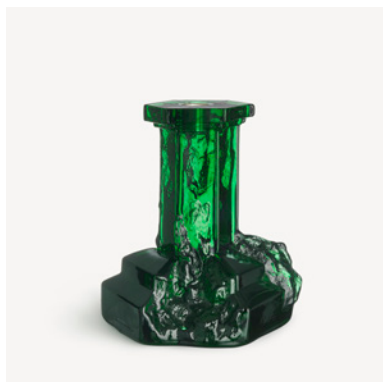

Rocky Baroque

Hanna Hansdotter

Rocky Baroque candlestick emerald green 175mm

Art. nr. 7062317
Color Emerald green
Size H 175 mm x W 155 mm
Weight 2.59 kg

7321646095841