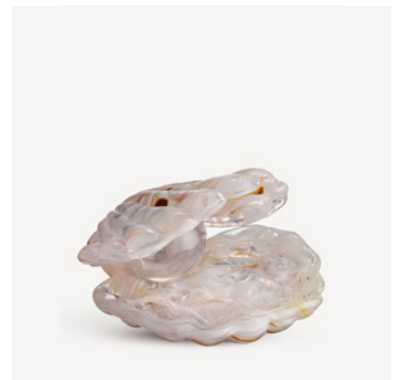

Mother of Pearl sand, ÅJ AC-24

Art. nr. 7480049
Color Sand
Size H 115 mm x W 175 mm
Weight 1.5 kg

7321646102396

7321646102402

7321646102419