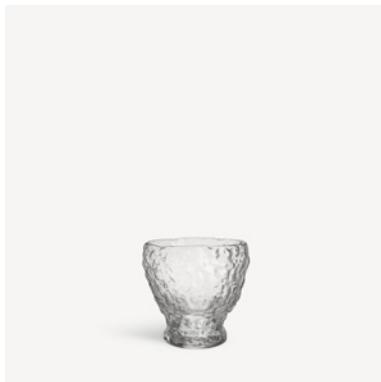

Moss

Åsa Jungnelius

The lines are familiar, but together they form something unique - Moss. The soft paradox can be said to describe both the expression and the manufacturing process itself. The series is created from reused old molds from Kosta glassworks, which were carved out by hand to produce new shapes and create an undulating, irregular glass surface that is liquid, frozen and organic at the same time.

The product series contains a votive, vase, bowl, drinking glasses and a carafe. All products are mouth-blown produced in Kosta and are available in circular and clear glass.

Moss tumbler 33cl 2-pack

Art. nr. 7092481
Color Clear
Size H 85 mm x W 93 mm
Volume 33 cl

7321646114061