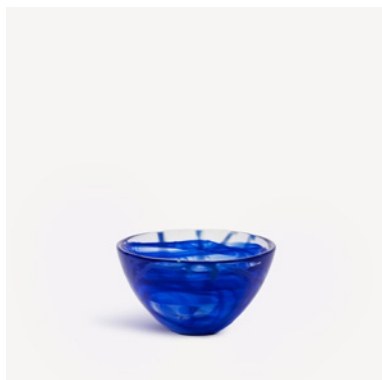

7391533212125

Château carafe 116cl

Art. nr. 7021262
Color Clear
Size H 273 mm x W 114 mm
Volume 116 cl

7391533212620

Contrast

Anna Ehrner

Contrast from Kosta Boda is made using a technique called centrifuging, which creates veils of color within the glass. Combined with colorful glass cane added during the process, each product is unique. The dish white/white in this collection is perfect as a serving dish or fruit plate. Design by Anna Ehrner