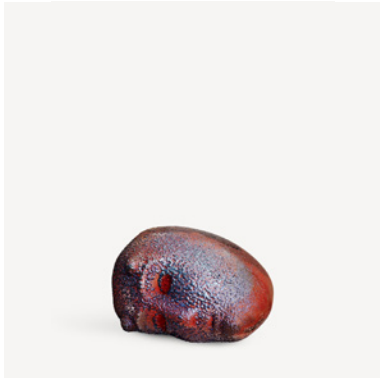

7321646075621

Brains You are the light BV AC-21

Art. nr. 7520162
Color Frosted
Size H 75 mm x W 55 mm
Weight 0.35 kg

7321646075638

Brains

Bertil Vallien

Brains Go for it 75mm, BV AC-21

Art. nr. 7520156
Color Blue/red
Size H 75 mm x W 55 mm
Weight 0.35 kg