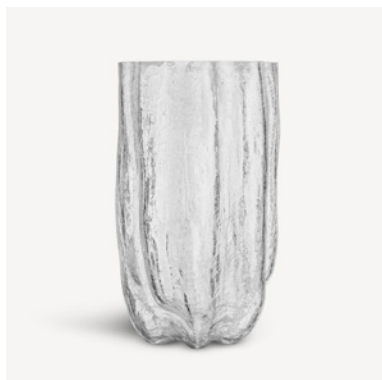

7321646082148

Crackle

Åsa Jungnelius

Crackle defies all preconceptions and makes a glassblower's nightmare – cracked glass – its raison d'être. Here it's used to give the object beauty and character.

Crackle vase 370mm