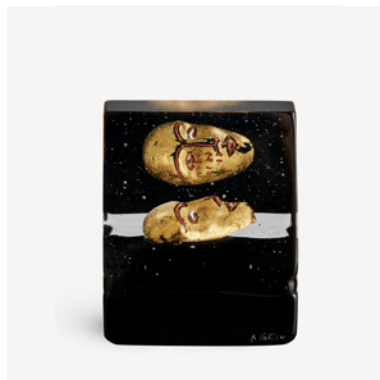

**Black elements House of mystery
gold BV AC-23**

Art. nr. 7520189
Color Gold
Size H 122 mm x W 67 mm
Weight 1.5 kg

7321646091751