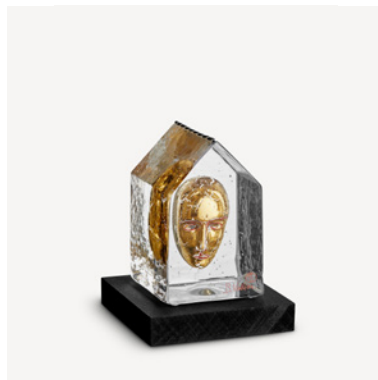

My Palace Golden Head BV AC-23

Art. nr. 7520198
Color Gold/clear
Size H 95 mm x W 65 mm
Weight 1.1 kg