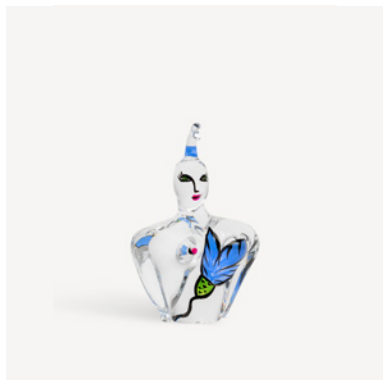

UHV Hyllningskollektion

Ulrica Hydman-Vallien

It has been over five years since the unimaginable and sudden passing of Ulrica Hydman Vallien. She left behind a huge empty space, which is particularly evident here in Kosta. But her glass art lives on each day right before our eyes. Ulrica combined her unlimited creativity with the superb craftsmanship of the glass studio.

House God, 2023

Art. nr. 7540048
Color Clear/Blue
Size H 171 mm x W 117 mm
Weight 0.82 kg