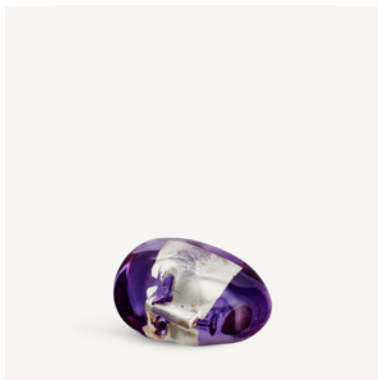

Brains All is well BV AC-21

- Production stop
Art. nr. 7520164
Color Purple/Silver
Size H 75 mm x W 55 mm
Weight 0.35 kg