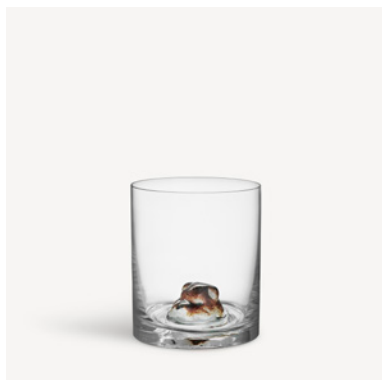

Moss carafe 142cl

Art. nr. 7082491
Color Clear
Size H 280 mm x W 115 mm
Volume 142 cl

Moss votive 73mm

Art. nr. 7062491
Color Clear
Size H 73 mm x W 80 mm
Volume

Moss votive circular 73mm

Art. nr. 7062490
Color
Size H 73 mm x W 80 mm
Volume

Moss carafe circular 142cl

Art. nr. 7082490
Color
Size H 280 mm x W 115 mm
Volume 142 cl

New Friends

Ernst Billgren

In his creative output, renowned Swedish artist Ernst Billgren has a habit of moving between artistic expressions, not seldom executed with themes close to nature and a light-hearted touch. The New Friends series, launched in 2008, is an excellent example.