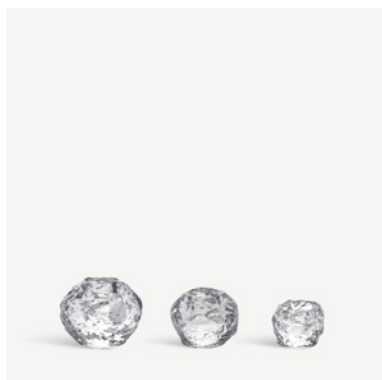

Snowball

Ann Wolff

Snowball from Kosta Boda is not just any candle holder. This iconic glass votive has illuminated its surroundings since 1973, when it was created through an experiment in which glass was blown directly inside a snowdrift. It has since sold over 15 million copies worldwide. With a shape and surface as if actually made of snow, Snowball continues to evoke memories of childhood's snow lanterns – while lighting the winter darkness here and now.

Snowball votive 3-pack

Art. nr. 7067354

Color Clear

Weight 3.3 kg

7321646036936