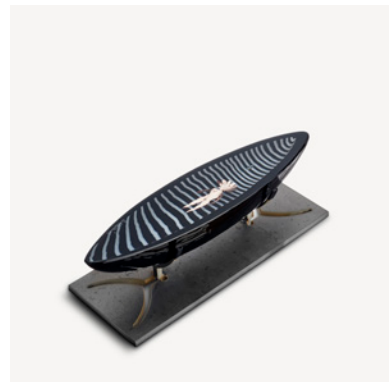

Caspar BV AC-20

Art. nr. 7520146
Color Amber
Size H 45 mm x W 60 mm
Weight 0.95 kg

7321646068876

Pilgrim

Bertil Vallien

Pilgrim by Bertil Vallien is a pitch black ship with a sunken copper figure. This object from Kosta Boda Artist Collection is hand-made at Kosta Glassworks in black pot color, which is revealed through the clear glass.

Pilgrim, BV AC-18

Art. nr. 7520119
Color Black
Size H 55 mm x W 70 mm
Weight 0.8 kg

7321646054282

Fortress

Bertil Vallien

Fortress Hidden stairs blue/gold BV AC-23

Art. nr. 7520200
Color Blue/gold
Size H 115 mm x W 75 mm
Weight 1.1 kg