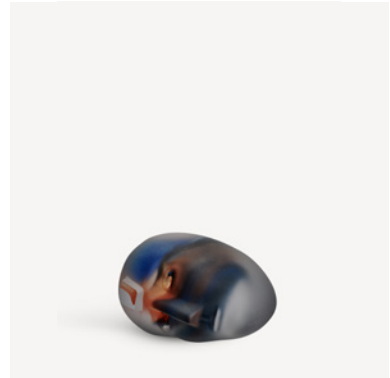

Brains Inside matters BV AC-21

Art. nr. 7520159
Color Blue/Silver
Size H 75 mm x W 55 mm
Weight 0.35 kg