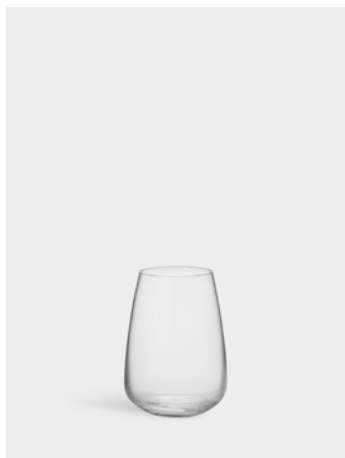

7319675692216

7319675692230

Pulse

Ingegerd Råman

With the series Pulse by Orrefors, Ingegerd Råman again shows her remarkable ability to achieve unique results through simplification. All Pulse glasses have a clean clear shape in common, as well as the characteristic curved bowl. There are wine glasses for every type of wine, including champagne, allowing for splendid table settings. The generous beer glass holds volumes of both drink and foam, and the tumbler elevates the simplest of beverages. The collection launched in 2013.