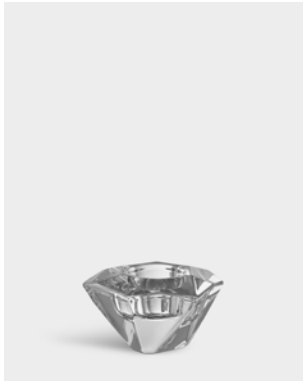

Precious

Malin Lindahl

Precious votive 60mm

Art. nr. 6569262
Color Clear
Size H 60 mm x W 119 mm
Weight 0.65 kg