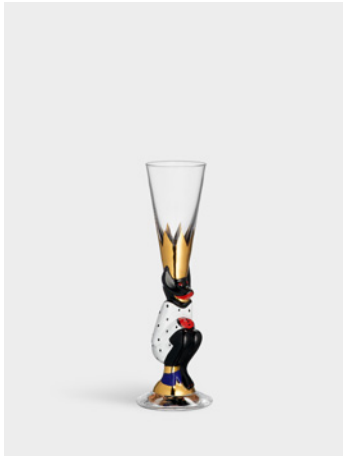

Art. nr. 6130015
Color Clear
Size H 130 mm x
Weight

7321646031702

7321646031719

7321646038893

The Snaps Devil

Gunnar Cyrén

Gunnar Cyrén is one of the great designers in Swedish glass history. In 1991, he created this set, which is still used at the annual Nobel Banquet at Stockholm City Hall – an unparalleled gala where invited laureates from around the world celebrate with over 1,000 guests, including members of the Swedish royal family, prestigious politicians, scientists and artists. The collection, which is mouth-blown in Sweden and hand-painted with details in real 21 carat gold, includes wine glasses, beer glasses, champagne glasses, a pitcher and a carafe. The entire Nobel set is now a highly coveted collectors' item, in both Sweden and internationally.

The Snaps Devil snaps glass white 4cl

Art. nr. 6267910
Color White
Size H 162 mm x W 41 mm
Volume 4 cl
Weight 0.15 kg

7319672679104

The Snaps Devil snaps glass red 4cl

Art. nr. 6267901
Color Red
Size H 162 mm x W 41 mm
Volume 4 cl
Weight 0.15 kg