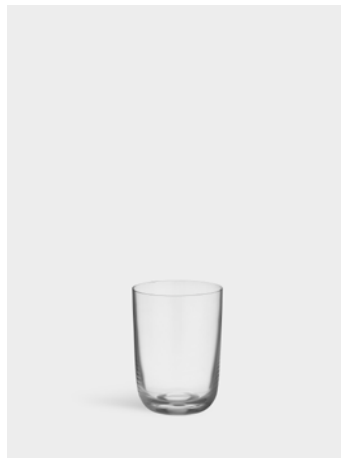

Difference Mature wine glass 63cl

Art. nr. 6292158
Color Clear
Size H 220 mm x W 120 mm
Volume 63 cl
Weight 0.2 kg

Difference Rich wine glass 65cl

Art. nr. 6292123
Color Clear
Size H 243 mm x W 100 mm
Volume 65 cl
Weight 0.2 kg

Difference Fruit wine glass 45cl

Art. nr. 6292116
Color Clear
Size H 225 mm x W 92 mm
Volume 45 cl
Weight 0.2 kg

**Difference Sweet dessert wine glass
22cl**

Art. nr. 6292112
Color Clear
Size H 180 mm x W 80 mm
Volume 22 cl
Weight 0.1 kg