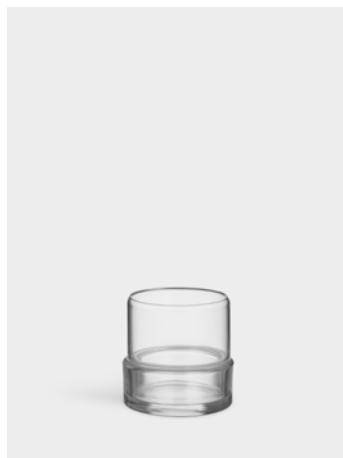

Tou votive 84mm

Art. nr. 6540863
Color Clear
Size H 84 mm x W 87 mm
Weight 0.3 kg