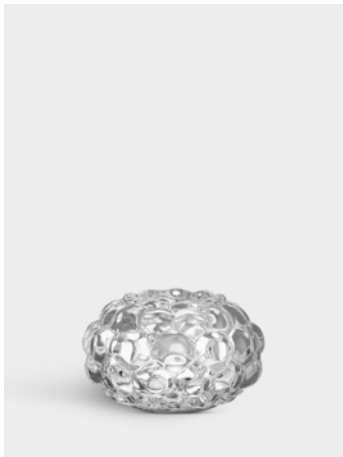

7321646090815

Pulse wine glass 38cl 4-pack

Art. nr. 6295319
Color Clear
Size H 201 mm x W 79 mm
Volume 38 cl
Weight 0.15 kg

7321646090808

Raspberry

Anne Nilsson

Raspberry in clear crystal glass by Orrefors is a series of bowls, vases, votive candle holders and a plate. Besides the name, it is evident where the inspiration for Raspberry's soft, bubbly contours comes from. The series was introduced in 1992. Design by Anne Nilsson.