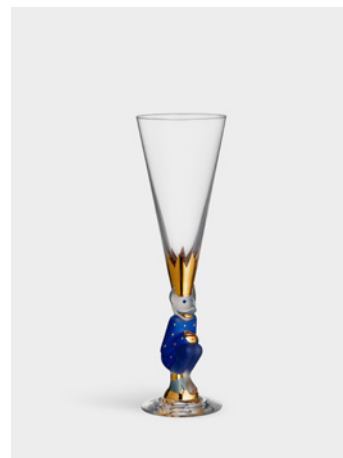

**The sparkling devil champagne glass
19cl**

Art. nr. 6267940
Color Clear
Size H 230 mm x W 69 mm
Volume 19 cl
Weight 0.48 kg

7321646048168

**The sparkling devil champagne glass
dark grey 19cl**

Art. nr. 6267941
Color Grey
Size H 230 mm x W 69 mm
Volume 19 cl
Weight 0.48 kg

7321646048182

**The sparkling devil champagne glass
blue 19cl**

Art. nr. 6267942
Color Blue
Size H 230 mm x W 69 mm
Volume 19 cl
Weight 0.48 kg

7321646057900

The Sparkling Devil

Gunnar Cyrén

After Gunnar Cyrén passed away in 2013, the designer's sons reviewed the sketches he had left behind. They found numerous sketches of a champagne glass inspired by the "Snaps Devil" glass. The champagne glass, called Sparkling Devil, went into production and is now part of the Orrefors assortment. The product is mouth-blown in Sweden and each glass is hand-painted with details in real 21 carat gold. The collection is available in several colorways and a unique new edition is added annually until the collection is complete.