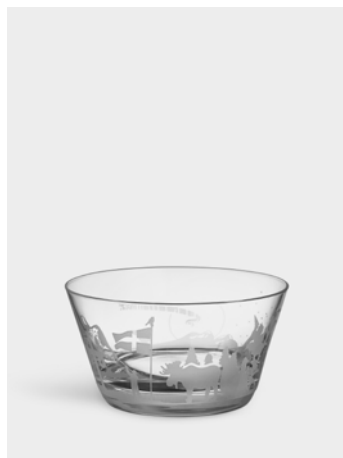

7319675401979

Sweden

Emma Ekberg

Stockholm, Gothenburg, Malmö... Silhouettes of famous urban landmarks, etched into the surface of the crystal, circle the wall of this small bowl.

A nice size for snacks, easy to pack and bring home from a visit to the North, as well as the perfect, very Swedish gift for visitors or friends abroad.

Sweden cities bowl 75mm

Art. nr. 6130012
Color Clear
Size H 75 mm x W 130 mm
Weight 0.52 kg

Sweden symbols bowl 75mm

Art. nr. 6130013
Color Clear
Size H 75 mm x W 130 mm
Weight 0.54 kg

Sweden bowl large 130mm