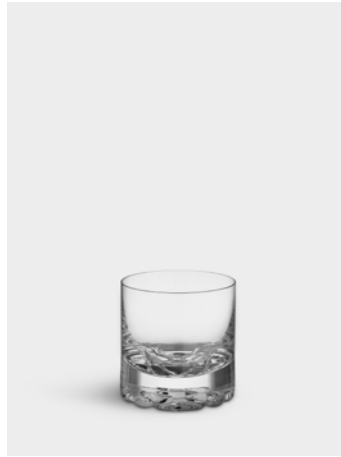

Erik double old fashioned 34cl 4-pack

Art. nr. 6242402
Color Clear
Size H 90 mm x W 85 mm
Volume 34 cl
Weight

7319672424025