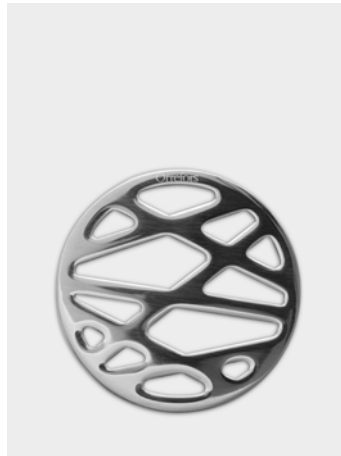

7321646043880

City ice cubes 25mm 4-pack

Art. nr. 6310301
Color Silver
Size H 25 mm x W 25 mm
Weight 0.27 kg

7321646022878

City coaster 84mm 4-pack

Art. nr. 6310304
Color Silver
Size H 4 mm x W 84 mm
Weight 0.4 kg