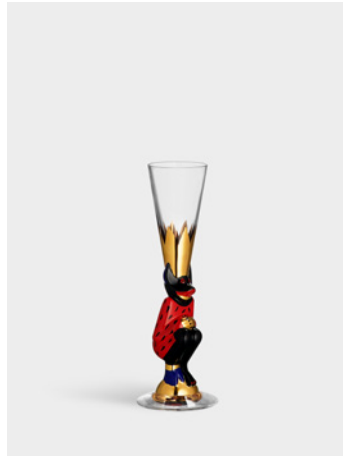

The Snaps Devil snaps glass red 4cl

Art. nr. 6267901
Color Red
Size H 162 mm x W 41 mm
Volume 4 cl
Weight 0.15 kg

7319672679012