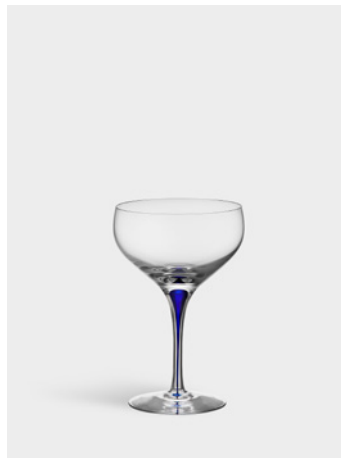

Intermezzo coupe blue 30cl

Art. nr. 6257403
Color Blue
Size H 153 mm x W 97 mm
Volume 30 cl
Weight 0.27 kg

7321646054411