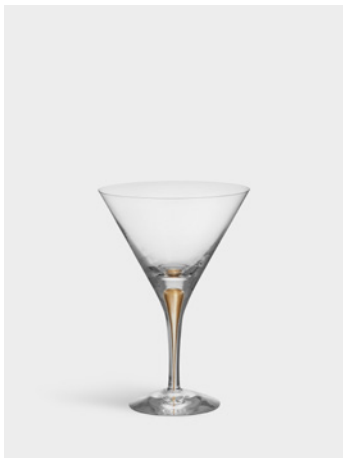

Informal glass 60cl 2-pack

Art. nr. 6402710
Color Clear
Size H 218 mm x W 93 mm
Volume 60 cl
Weight 0.4 kg

7321646070831

7321646094714

7321646094721

Intermezzo Gold

Erika Lagerbielke

Our craftsmen and Erika Lagerbielke have shared a long-standing ambition to fill Intermezzo's characteristic bubble with gold coloring (instead of the traditional blue). Only now have they succeeded – they're all perfectionists – but it was definitely worth the wait. Encased in the crystal-clear glass is now a matte drop shimmering like gold. Fittingly, the inception of Intermezzo Gold coincides with no less than three Orrefors' anniversaries: 125 years in Sweden, 100 years in the US and 40 years of collaboration with Erika Lagerbielke.

Intermezzo Gold includes a selection of glasses from the series: Three wine glasses, three bar glasses, a water glass and a carafe, and, last but not least, the champagne glass – a favourite of the designer herself. Now with a golden drop that shines enough to compete with anything you pour on top of it.