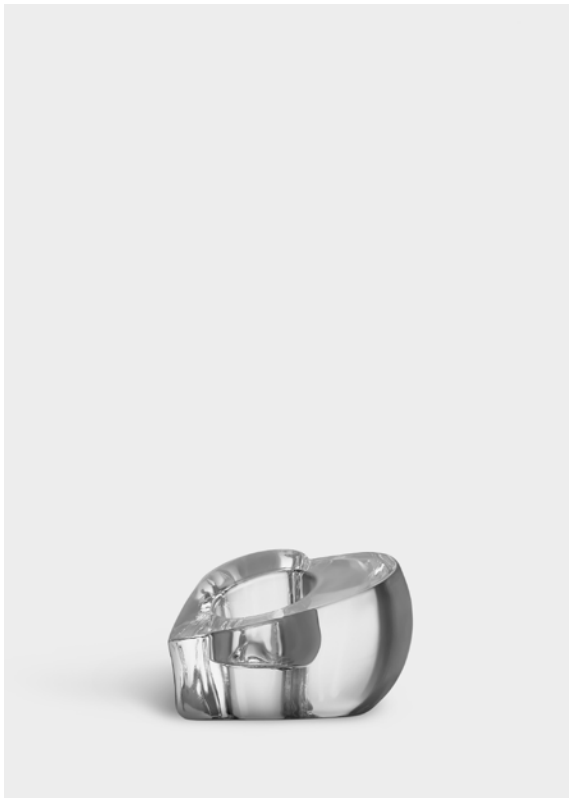

Valentino votive 68mm

Art. nr. 6530562
Color Clear
Size H 68 mm x W 107 mm
Weight 0.82 kg

7319675305628

Legend

Orrefors

The Legend series is based on the grinding technology developed by Orrefors during the first half of the 20th century. Here is the deep sanding groove which, in combination with a tight, modern pattern, gives the distinct character. Facets are formed in the strong crystal ware that beautifully refract the light. Orrefors Legend is available in two sizes, both beautiful enough to just look at - and of course perfect for snacks.