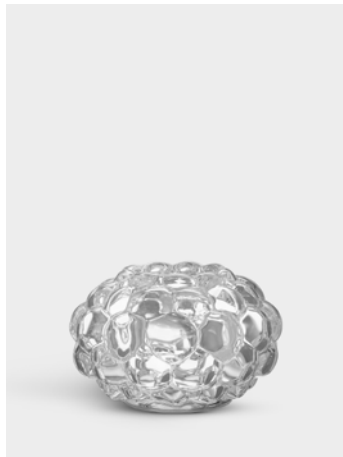

Raspberry votive 69mm

Art. nr. 6475762
Color Clear
Size H 69 mm x W 110 mm
Weight 1.0 kg