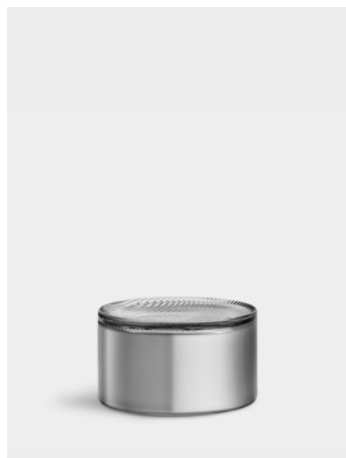

Array

Mattias Stenberg

The extraordinary Array series by Mattias Stenberg for Orrefors consists of three plate-and-bowl combinations, all in silver, and with its own distinct expression. The varying heights and sizes of the pieces allow for versatile combinations also adding practical value, making it suitable for a variety of uses.

The inspiration behind Array – a glass trivet in designer Mattias Stenberg’s childhood home – draws from the elegant simplicity and functional beauty that defines Scandinavian design, embodying both tradition and modern innovation.

Array dish silver 229mm
- NEW - Launch 15-04-2026

Art. nr. 6320101
Color Silver
Size H 131 mm x W 229 mm
Weight 2.0 kg