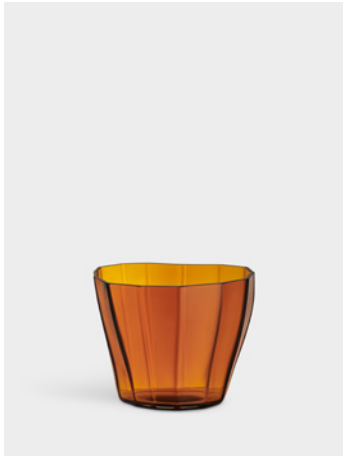

7321646085040

7321646085057

7321646085064

Reed

Monica Förster

The vases in the Reed collection began as three-dimensional sketches in cardboard and paper, where Monica Förster showed how to bring character in the material by emphasizing its folds instead of hiding them. Transferred to glass, it gives a sense of organic movement. A quiet swaying in the hard glass. Reed by Orrefors is blown into a mold of clear or colored glass and is available in three different sizes. The large vase can be placed on the floor and in spacious rooms with large greens and florals, the medium size suits cut flowers, and a small one that is just right for tulips. A Red Dot Product Design winner, Reed was introduced in 2023 and is available in three colorways.