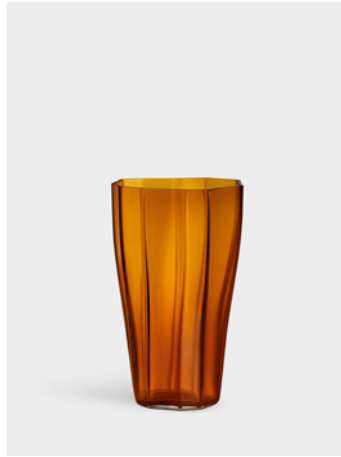

Reed vase amber 300mm

Art. nr. 6540908
Color Orange
Size H 300 mm x W 177 mm
Weight 1.5 kg

7321646103195