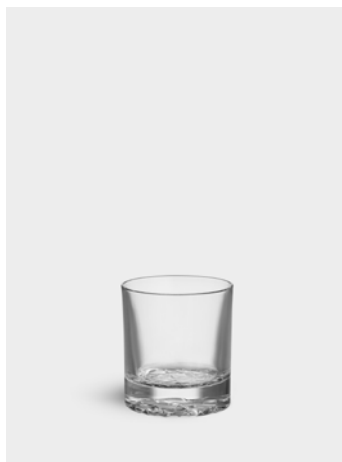

Carat double old fashioned 28cl 2-pack

Art. nr. 6590118
Color Clear
Size H 93 mm x W 82 mm
Volume 28 cl
Weight 0.459 kg

7321646099719