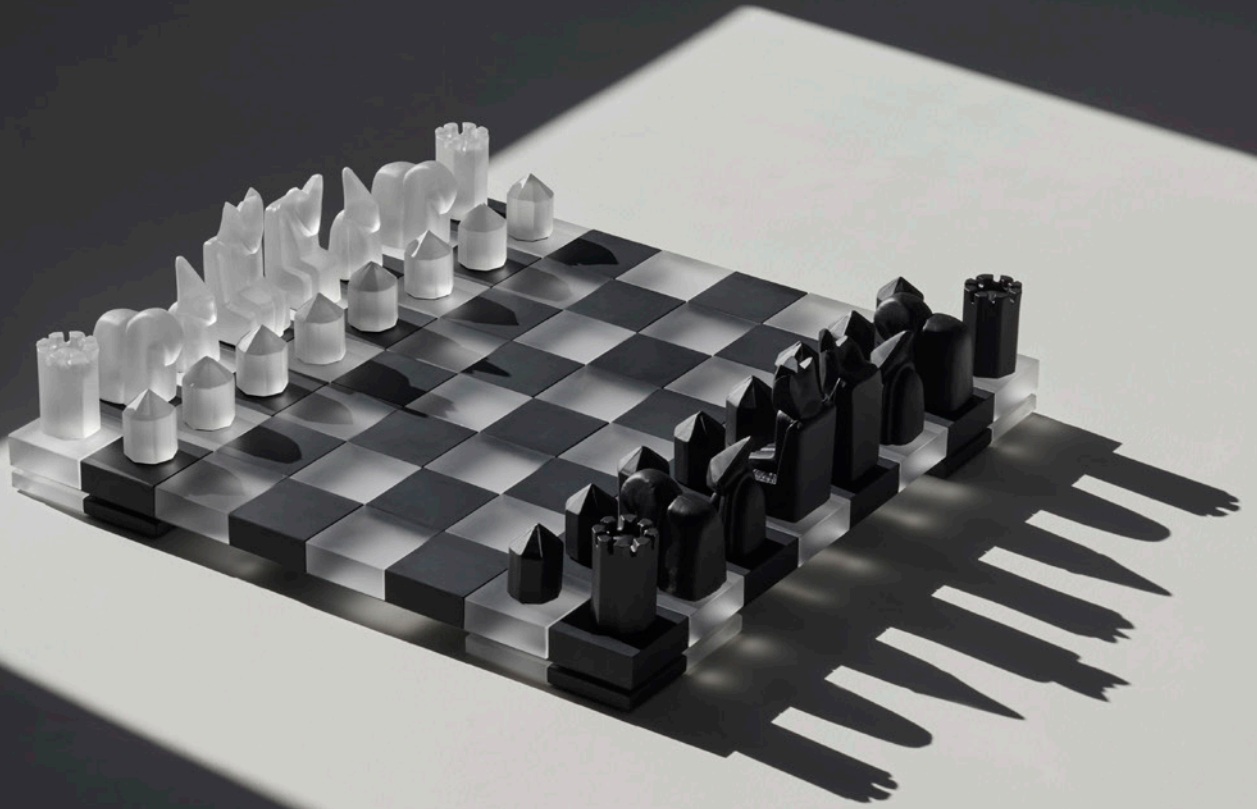

Art. nr. 6402917
Color Clear
Size H 235 mm x W 107 mm
Volume 76 cl
Weight 0.12 kg

7321646110834

**Orrefors x Björn Frantzén handmade
edition mature red wine glass 110cl**

Art. nr. 6402918
Color Clear
Size H 235 mm x W 132 mm
Volume 110 cl
Weight 0.15 kg

7321646110858

Chess

Orrefors x JAY3LLE

Orrefors x JAY3LLE is an exclusive masterpiece chessboard completely made in glass, made by hand in Kosta. All pieces have been meticulously molded, cut and polished by Orrefors' leading craftsmen. Together they form an expression that evokes its inspiration – Ingmar Bergman's chess game with Death, and the photography of John Selbing – with perfect clarity: distinct and decorative, dark and dramatic.