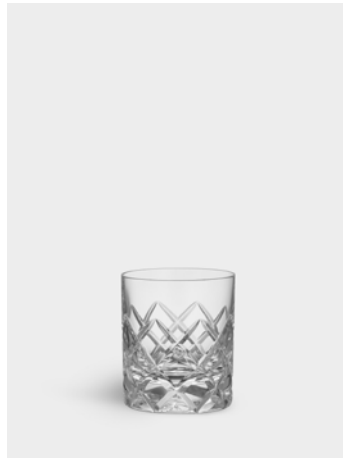

Sofiero double old fashioned 35cl

- Production stop

Art. nr. 6383441
Color Clear
Size H 95 mm x W 84 mm
Volume 35 cl
Weight 0.4 kg

7319673834410