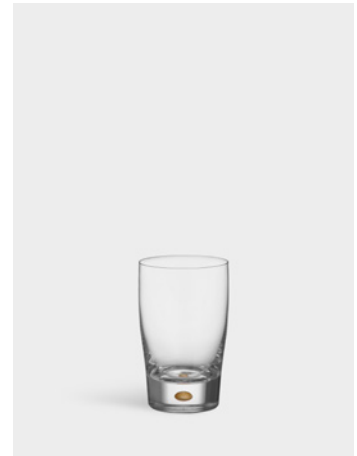

Art. nr. 6577540
Color Gold
Size H 90 mm x W 82 mm
Volume 25 cl
Weight 0.46 kg

7321646097678

**Intermezzo double old fashioned
gold 40cl 2-pack**

Art. nr. 6577541
Color Gold
Size H 100 mm x W 93 mm
Volume 40 cl
Weight 0.48 kg

7321646097630

Intermezzo tumbler gold 25cl 2-pack

Art. nr. 6577532
Color Gold
Size H 110 mm x W 68 mm
Volume 25 cl
Weight 0.28 kg

7321646098569

Intermezzo

Erika Lagerbielke

Erika Lagerbielke created a classic the year after she graduated from the University of Arts, Crafts & Design (Konstfack) in 1984. At that time, Intermezzo broke away from the colorless aesthetic that had been established in Sweden in the 1950s. Here was someone who wanted to make glass visible and fun, to allow it to be a statement-making element of a table setting. Instead of stepping away from Orrefors' legacy of beauty and tradition of craftsmanship, Lagerbielke took them both a step further. Intermezzo's wine glasses, drinking glasses and carafe, which are all still mouth-blown in Småland, were at the time more sensual than those of past generations. And sealed into the glass, rising up from the surface of the table, is a teardrop-shaped mystery. A small, but characteristic detail fascinating enough to inspire a conversation at any time. It has been doing just that for decades – Intermezzo is aesthetic sustainability personified.